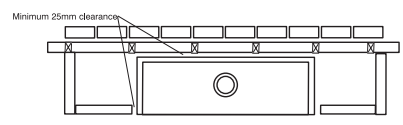

1800 Fire Box

The Simplicity and Pure Vision Fires are now available in an impressive 1800mm wide fire box. The 1800 is the widest fire box on the Australian market and is available now exclusively through Real Flame. This unique fire creates an ambiance which is unrivalled by smaller fires and needs to be seen to be appreciated.

The pebble fire springs to life with the flick of a switch, creating a colourful soft pink & mauve flame dancing over a bed of spun ceramic fibre pebbles and stones. The 1800mm fire box has a 1400mm burner and is available in Natural Draught or Power Flue configuration where horizontal fluing is required.

Experience Relaxation with an 1800 Simplicity or Pure Vision Fire from Real Flame.

The above specifications relate to the Simplicity Fire. For detailed specifications visit www.realflame.com.au

Warranty: Your Real Flame gas firebox is unconditionally guaranteed for a period of 10 years, all other parts are guaranteed for 12 months from date of purchase. **Note:** This is a decorative appliance.

Head Office/Showroom

300 Swan St, Richmond VIC T: 03 9428 4443

Showrooms

21 Malvern St, Bayswater VIC T: 03 9738 0399

654 Pacific Hwy, Chatswood NSW T: 02 8905 0189

173-175 Magill Rd, Norwood SA T: 08 8132 0371

7/8 Leopold St, Fortitude Valley QLD T: 07 3257 0394

Available from: