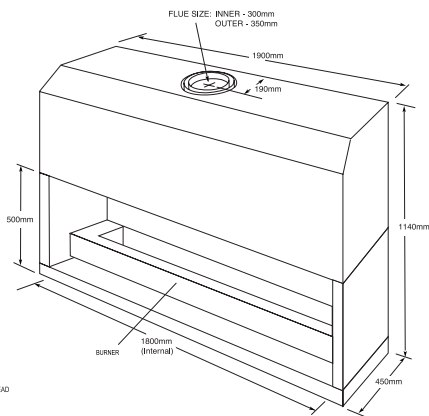

1800 Fire Box

The Simplicity and Pure Vision Fires are now available in an impressive 1800mm wide fire box. The 1800 is the widest fire box on the Australian market and is available now exclusively through Real Flame. This unique fire creates an ambiance which is unrivalled by smaller fires and needs to be seen to be appreciated.

The pebble fire springs to life with the flick of a switch, creating a colourful soft pink & mauve flame dancing over a bed of spun ceramic fibre pebbles and stones. The 1800mm fire box has a 1400mm burner and is available in Natural Draught or Power Flue configuration where horizontal fluing is required.

Experience Relaxation with an 1800 Simplicity or Pure Vision Fire from Real Flame.

The above specifications relate to the Simplicity Fire. For detailed specifications visit www.realflame.com.au

Warranty: Your Real Flame gas firebox is unconditionally guaranteed for a period of 10 years, all other parts are guaranteed for 12 months from date of purchase. **Note:** This is a decorative appliance.

Head Office/Showroom

300 Swan St, Richmond VIC T: 03 9428 4443

Showrooms

21 Malvern St, Bayswater VIC T: 03 9738 0399

654 Pacific Hwy, Chatswood NSW T: 02 8905 0189

173-175 Magill Rd, Norwood SA T: 08 8132 0371

7/8 Leopold St, Fortitude Valley QLD T: 07 3257 0394

Available from: