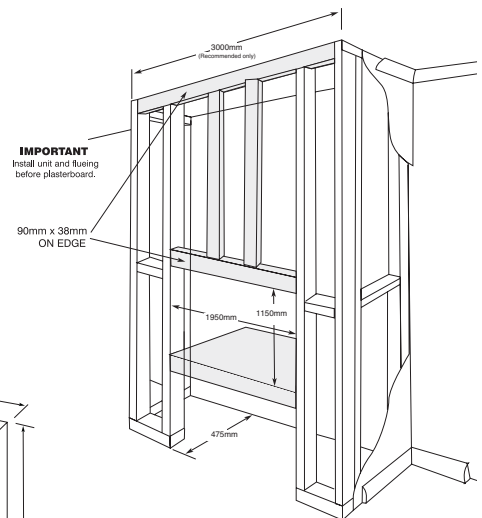

1800 Fire Box

The Simplicity and Pure Vision Fires are now available in an impressive 1800mm wide fire box. The 1800 is the widest fire box on the Australian market and is available now exclusively through Real Flame. This unique fire creates an ambiance which is unrivalled by smaller fires and needs to be seen to be appreciated.

The pebble fire springs to life with the flick of a switch, creating a colourful soft pink & mauve flame dancing over a bed of spun ceramic fibre pebbles and stones. The 1800mm fire box has a 1400mm burner and is available in Natural Draught or Power Flue configuration where horizontal fluing is required.

Experience Relaxation with an 1800 Simplicity or Pure Vision Fire from Real Flame.

The above specifications relate to the Simplicity Fire. For detailed specifications visit www.realflame.com.au

Warranty: Your Real Flame gas firebox is unconditionally guaranteed for a period of 10 years, all other parts are guaranteed for 12 months from date of purchase. **Note:** This is a decorative appliance.

Head Office/Showroom

300 Swan St, Richmond VIC T: 03 9428 4443

Showrooms

21 Malvern St, Bayswater VIC T: 03 9738 0399

654 Pacific Hwy, Chatswood NSW T: 02 8905 0189

173-175 Magill Rd, Norwood SA T: 08 8132 0371

7/8 Leopold St, Fortitude Valley QLD T: 07 3257 0394

Available from: