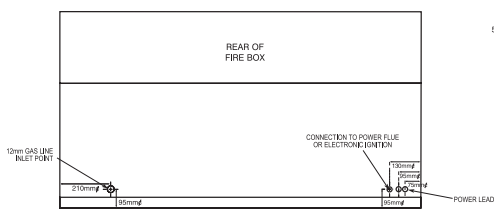

1800 Fire Box

The Simplicity and Pure Vision Fires are now available in an impressive 1800mm wide fire box. The 1800 is the widest fire box on the Australian market and is available now exclusively through Real Flame. This unique fire creates an ambiance which is unrivalled by smaller fires and needs to be seen to be appreciated.

The pebble fire springs to life with the flick of a switch, creating a colourful soft pink & mauve flame dancing over a bed of spun ceramic fibre pebbles and stones. The 1800mm fire box has a 1400mm burner and is available in Natural Draught or Power Flue configuration where horizontal fluing is required.

Experience Relaxation with an 1800 Simplicity or Pure Vision Fire from Real Flame.

The above specifications relate to the Simplicity Fire. For detailed specifications visit www.realflame.com.au

Warranty: Your Real Flame gas firebox is unconditionally guaranteed for a period of 10 years, all other parts are guaranteed for 12 months from date of purchase. **Note:** This is a decorative appliance.

Head Office/Showroom

300 Swan St, Richmond VIC T: 03 9428 4443

Showrooms

21 Malvern St, Bayswater VIC T: 03 9738 0399

654 Pacific Hwy, Chatswood NSW T: 02 8905 0189

173-175 Magill Rd, Norwood SA T: 08 8132 0371

7/8 Leopold St, Fortitude Valley QLD T: 07 3257 0394

Available from: