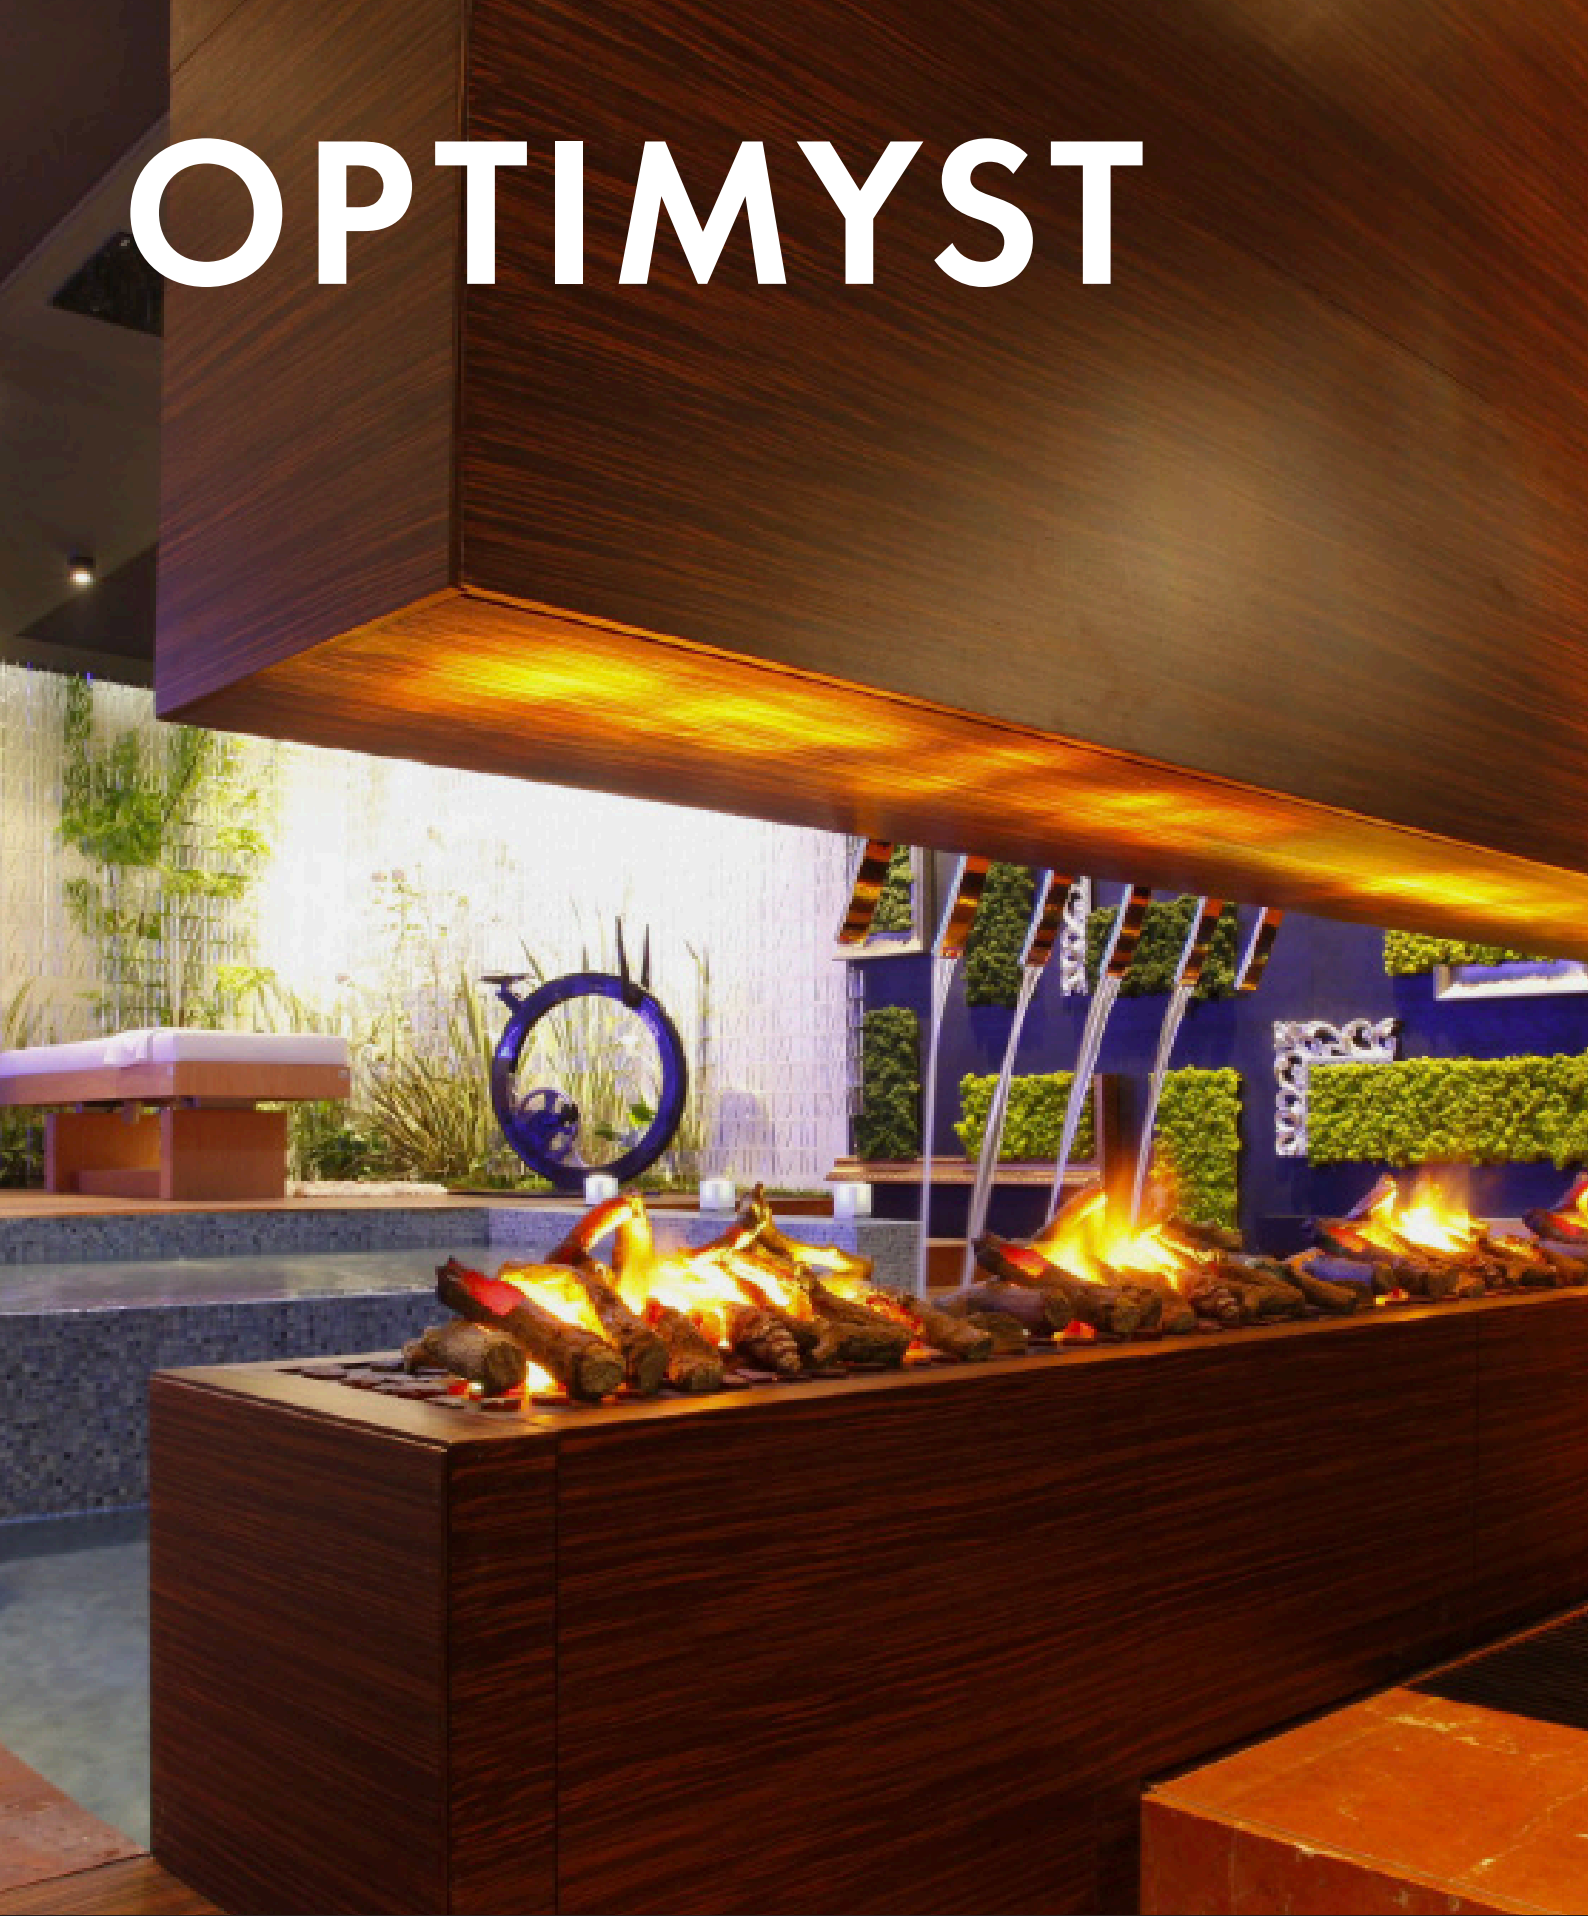

OPTIMYST

OPTIMYST

CAS500 | CAS1000

REVOLUTIONARY ELECTRIC FIRE.

Our Optimyst CAS500 and CAS1000 are the perfect solution for applications where gas or wood are not viable. Available in two sizes, the cassette design allows the home owner, designer or architect to design an impressive centrepiece that is deceptively real and will captivate you from the moment you see it. The fully 3 dimensional effect uses established ultrasonic technology adapted from commercial applications to create an ultra fine water mist that is illuminated to create the flame and smoke effect. Whether in the home, apartment or commercial environment the Optimyst will create the perfect centrepiece for your project.

- Easy to install
- No flue required
- Easy fill water tanks
- Can be permanently plumbed
- New or existing applications
- Full remote control functions
- Multiple media options
- Can be daisy chained to achieve longer designs
- Ultrasonic technology