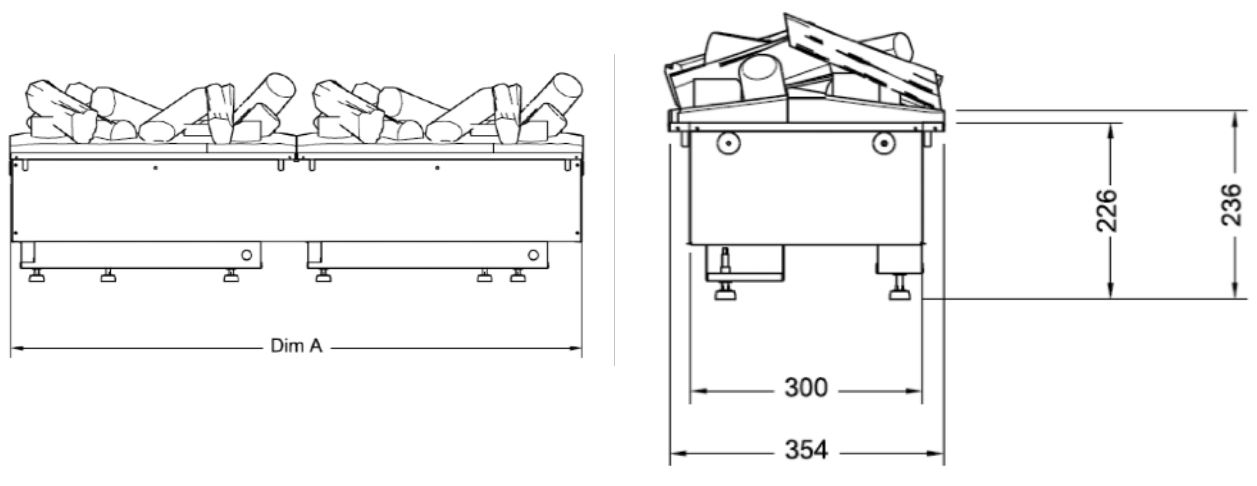

OPTIMYST

	A	B	C	D	E	Input	Output	GPO	Ventilation
						Watts	Watts	Required	
CAS500	508	354	226	300	236	220	N/A	10 amp	NOT REQUIRED
CAS1000	1017	354	226	300	236	440	N/A	10 amp	NOT REQUIRED

All measurements in millimetres (mm)

WARRANTY

Firebox: 15 Years Components: 2 Years

VISIT WWW.REALFLAME.COM.AU FOR MORE TECHNICAL INFORMATION.