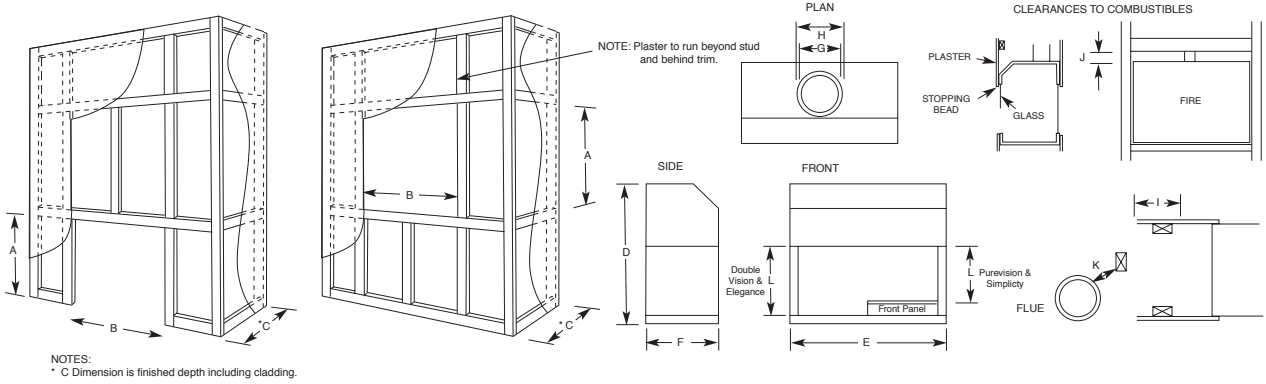

SIGNATURE

SIGNATURE

SS | SM | SL

TRULY CUTTING EDGE DESIGN

The Signature range is truly cutting edge design. With the ability to add glass to one, two, three or four sides of the Double Vision, Elegance, Simplicity or Pure Vision models, it allows the designer total flexibility. Once the decision has been made on which sides will have glass, the designer then has the option to extend the glass up to 1600mm, creating an incredible design centrepiece for the modern home or commercial space.

Conceived, designed, researched, developed and built in Australia

SIGNATURE

Note: The Signature range are delivered fully assembled. Always check that unit is square before fixing.

NOTES:
* C Dimension is finished depth including cladding.