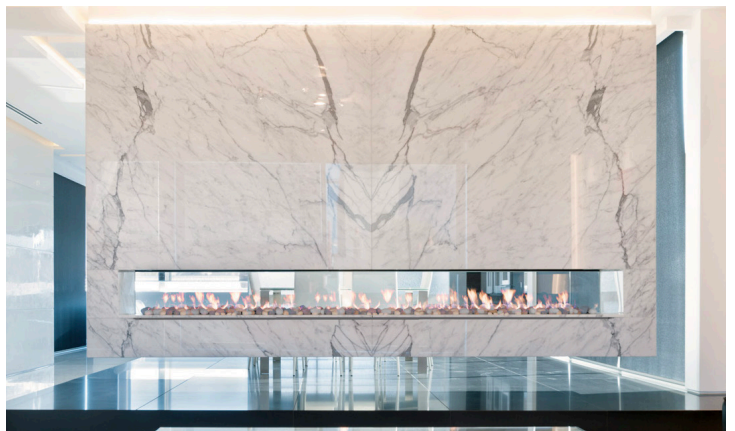

SIGNATURE

SIGNATURE

SS | SM | SL

TRULY CUTTING EDGE DESIGN

The Signature range is truly cutting edge design. With the ability to add glass to one, two, three or four sides of the Double Vision, Elegance, Simplicity or Pure Vision models, it allows the designer total flexibility. Once the decision has been made on which sides will have glass, the designer then has the option to extend the glass up to 1600mm, creating an incredible design centrepiece for the modern home or commercial space.

Decorative

Contemporary

Electronic ignition

New application

Natural gas or LPG

Pebble or coals and logs

Conventional or Power Flue

Glass options on all sides up to 1600mm