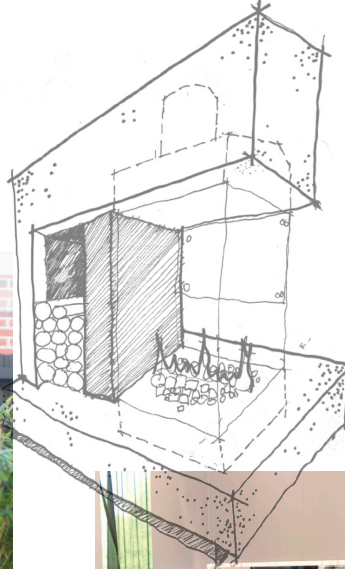

SIGNATURE

SIGNATURE

SS | SM | SL

TRULY CUTTING EDGE DESIGN

The Signature range is truly cutting edge design. With the ability to add glass to one, two, three or four sides of the Double Vision, Elegance, Simplicity or Pure Vision models, it allows the designer total flexibility. Once the decision has been made on which sides will have glass, the designer then has the option to extend the glass up to 1600mm, creating an incredible design centrepiece for the modern home or commercial space.

Decorative

Contemporary

Electronic ignition

New application

Natural gas or LPG

Pebble or coals and logs

Conventional or Power Flue

Glass options on all sides up to 1600mm