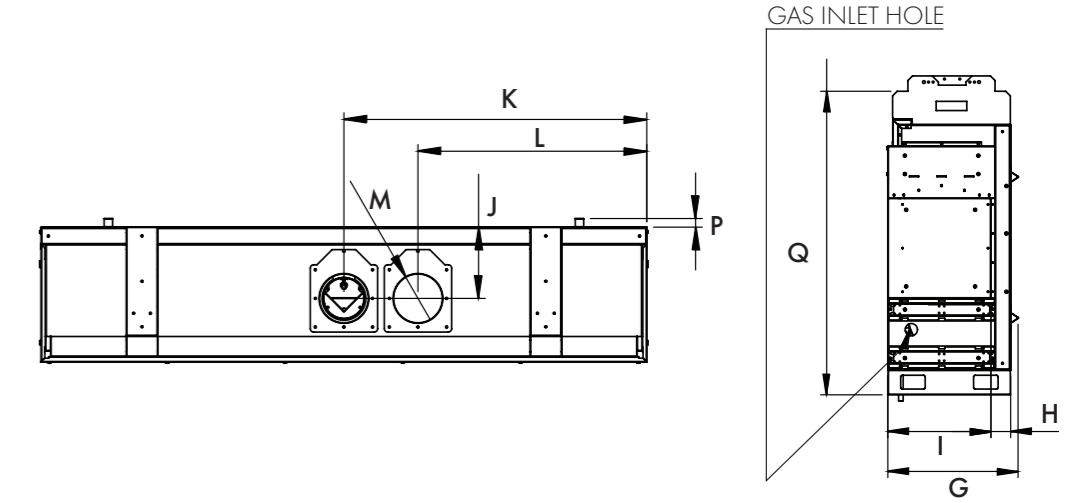

2 sided
Glass front & left hand side, solid right hand side /
Glass front & right hand side, solid left hand side.

3 sided
Glass front & sides.

UNIT DIMENSIONS

Appliance Type	Room Sealed Decorative Gas Fireplace		
Gas Type	Natural Gas	LPG	ULPG
Gas Input - NVS1200	27 High/21 Low	27 High/22 Low	21.5 High/18.5 Low
Gas Input - NVS1800	35 High/29 Low	35 High/29 Low	28 High/23 Low