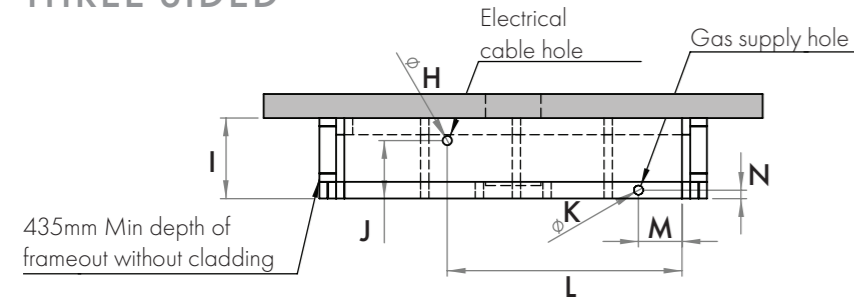

2 sided
Glass front & left hand side, solid right hand side /
Glass front & right hand side, solid left hand side.

3 sided
Glass front & sides.

UNIT DIMENSIONS

Appliance Type	Room Sealed Decorative Gas Fireplace		
Gas Type	Natural Gas	LPG	ULPG
Gas Input - NVS1200	27 High/21 Low	27 High/22 Low	21.5 High/18.5 Low
Gas Input - NVS1800	35 High/29 Low	35 High/29 Low	28 High/23 Low

THREE SIDED

Note 617mm / 334mm / 90mm
Allows for 10mm cladding to finish flush with appliance trims.
Where thicker cladding is being used these dimensions will need to change-
Eg. For 20mm cladding use 607mm / 354mm / 80mm