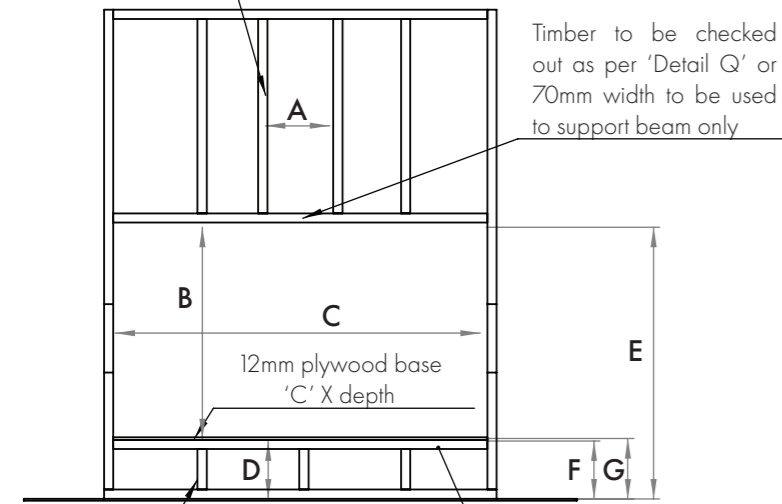

Note 617mm / 334mm / 90mm
Allows for 10mm cladding to finish flush with appliance trims.
Where thicker cladding is being used these dimensions will need to change-
Eg. For 20mm cladding use 607mm / 354mm / 80mm

Centre trimmers to be spaced 320mm apart min for flue clearance

5 X Internal support frames 288mm high

Drill gas supply hole through ply and bottom bearer