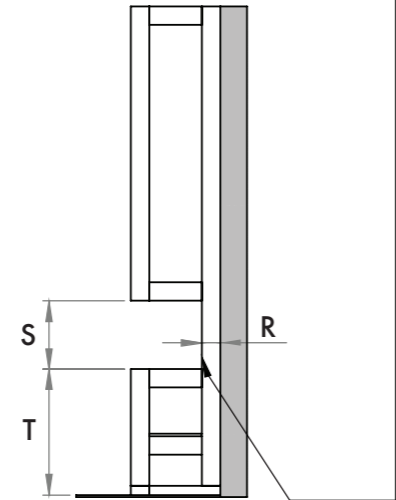

THREE SIDED

Note 617mm / 334mm / 90mm
Allows for 10mm cladding to finish flush with appliance trims.
Where thicker cladding is being used these dimensions will need to change-
Eg. For 20mm cladding use 607mm / 354mm / 80mm

Centre trimmers to be spaced 320mm apart min for flue clearance

5 X Internal support frames 288mm high

Drill gas supply hole through ply and bottom bearer

Checkout support 300mm X 20mm to allow for 25mm clearance for flue

Note- These dimensions are for 3 sided viewing configuration only. Please refer to the IOM for updated dimensions and drawings on all configurations.

Available in 1200 and 1800 sizes as a 1 sided, 2 sided or 3 sided display configuration.
Decorative room sealed fireplace without any requirements for ventilation.
2 back panel options- Available as Ribbed Ceramic or ROBAX® Magic Black Glass.
Premium fuel bed inspired by mountain woodlands
Power Balanced Flue system that can run up to 50m in length without any condensate traps or insulation.
Anti - reflective glass enhances the view of the flame and the media.