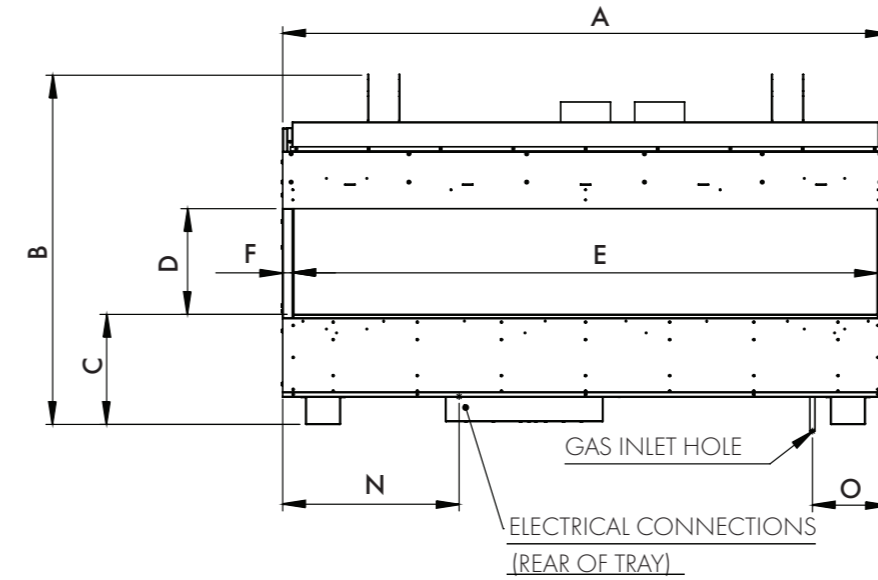

2 sided
Glass front & left hand side, solid right hand side /
Glass front & right hand side, solid left hand side.

3 sided
Glass front & sides.

UNIT DIMENSIONS

Appliance Type	Room Sealed Decorative Gas Fireplace		
Gas Type	Natural Gas	LPG	ULPG
Gas Input - NVS1200	27 High/21 Low	27 High/22 Low	21.5 High/18.5 Low
Gas Input - NVS1800	35 High/29 Low	35 High/29 Low	28 High/23 Low