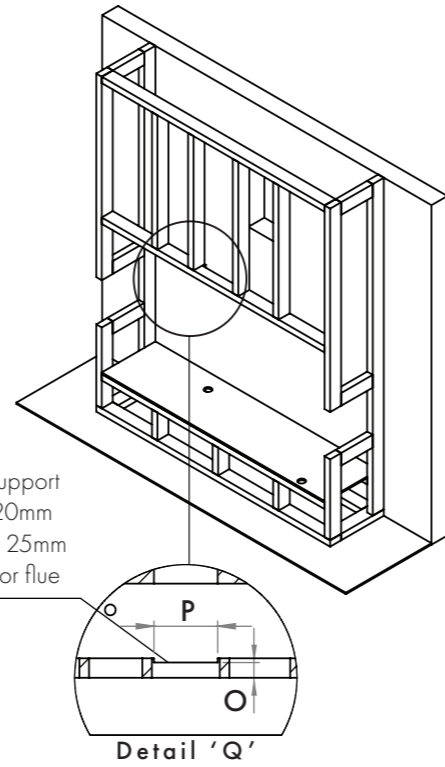

Centre trimmers to be spaced 320mm apart min for flue clearance

5 X Internal support frames 288mm high

Drill gas supply hole through ply and bottom bearer

Checkout support 300mm X 20mm to allow for 25mm clearance for flue

Note- These dimensions are for 3 sided viewing configuration only. Please refer to the IOM for updated dimensions and drawings on all configurations.

Available in 1200 and 1800 sizes as a 1 sided, 2 sided or 3 sided display configuration.
Decorative room sealed fireplace without any requirements for ventilation.
2 back panel options- Available as Ribbed Ceramic or ROBAX® Magic Black Glass.
Premium fuel bed inspired by mountain woodlands
Power Balanced Flue system that can run up to 50m in length without any condensate traps or insulation.
Anti - reflective glass enhances the view of the flame and the media.