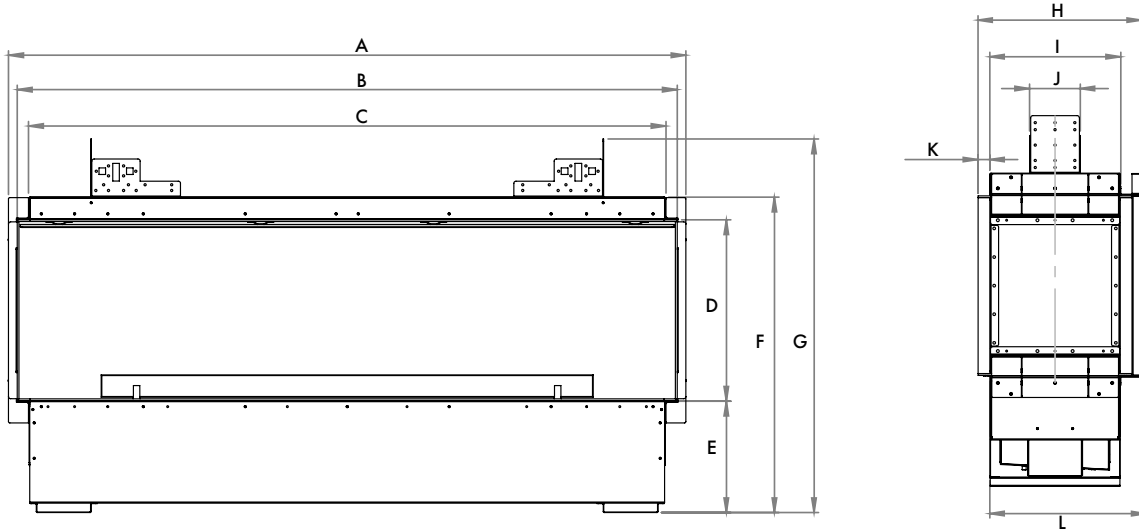

SINGLE SIDED INSTALLATION INFORMATION

SURROUND DIMENSIONS

MODEL	A	B	C	D	E	F	G	H	I	J	K	L
ETLF8	1128	1089	1035	410	251	712	843	383	296	115	27	356
ETLF12	1528	1489	1435	410	251	712	843	383	296	115	27	356

MINIMUM FRAMING DIMENSIONS

WITH PINE FRAME

MODEL	A	B	C
ETLF8	1160	750	360
ETLF12	1560	750	360

NOTE All dimensions are in mm.

Glen Dimplex Australia Ltd

Glen Dimplex Australia Ltd's policy is one of continuous development. We reserve the right to change size and specifications without notice. For the latest product information and warranty details please refer to www.realflame.com.au. Please refer to the installation and operation instructions before having your Real Flame installed. A full set of these instructions is supplied with each fire.

DOUBLE SIDED INSTALLATION INFORMATION

SURROUND DIMENSIONS

MODEL	A	B	C	D	E	F	G	H	I	J	K	L
ETLF8	1128	1089	1035	410	251	712	843	350	296	115	27	296
ETLF12	1528	1489	1435	410	251	712	843	350	296	115	27	296

MINIMUM FRAMING DIMENSIONS