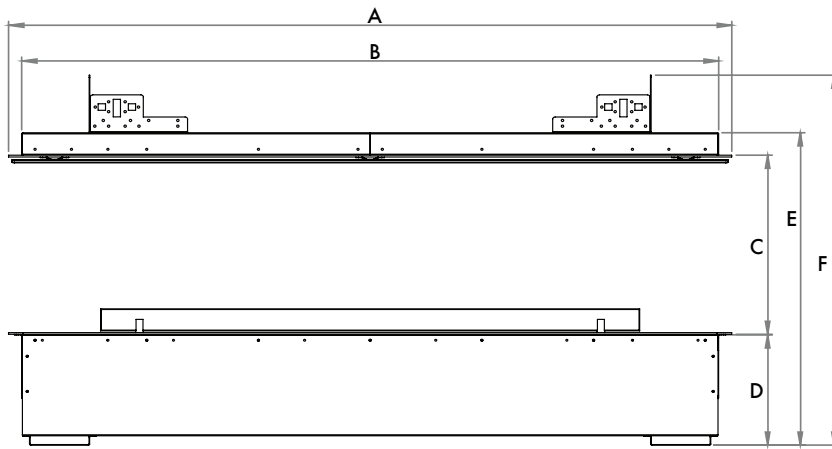

MINIMUM FRAMING DIMENSIONS

WITH PINE FRAME

Minimum gap required to fit mounting brackets to secure appliance.

NOTE - Refer appliance installation page for more details.

MODEL	A	B	C
ETLF8	1090	750	296
ETLF12	1490	750	296

NOTE All dimensions are in mm.

FOUR SIDED INSTALLATION INFORMATION

SURROUND DIMENSIONS

MODEL	A	B	C	D	E	F	G	H	I	J	K
ETLF8	1089	1035	410	251	712	843	296	350	296	115	27
ETLF12	1489	1435	410	251	712	843	296	350	296	115	27