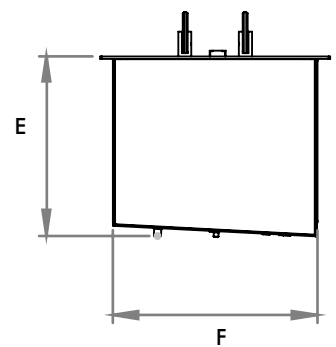

UNIT DIMENSIONS

MODEL	A	B	C	D	E	F
ETLF8	890	280	764	273	219	255
ETLF12	1290	280	1164	273	219	255

NOTE All dimensions are in mm.

Glen Dimplex Australia Ltd

Glen Dimplex Australia Ltd's policy is one of continuous development. We reserve the right to change size and specifications without notice. For the latest product information and warranty details please refer to www.reallflame.com.au. Please refer to the installation and operation instructions before having your Real Flame installed. A full set of these instructions is supplied with each fire.