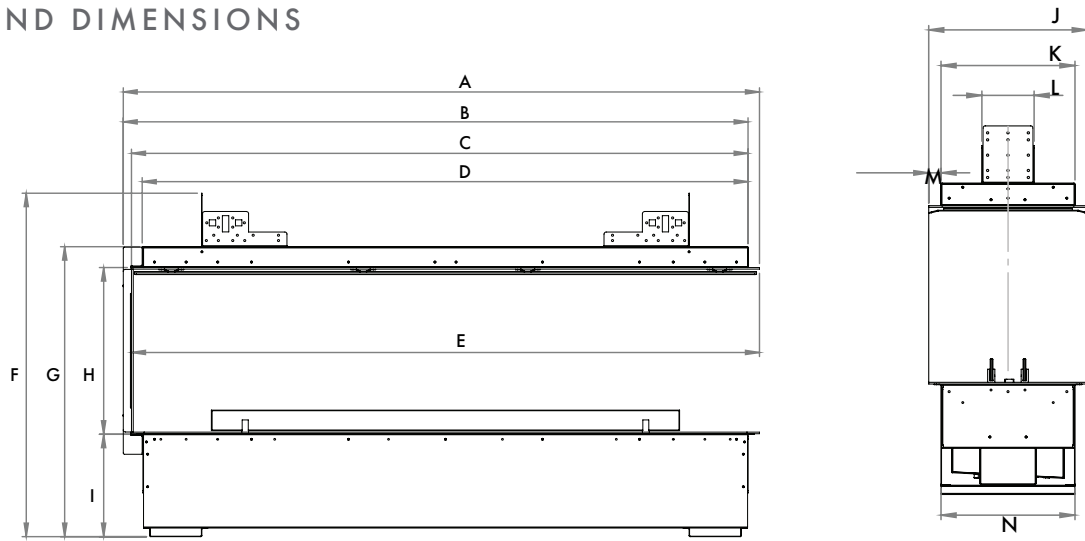

ROOM DIVIDER INSTALLATION INFORMATION

SURROUND DIMENSIONS

MODEL	A	B	C	D	E	F	G	H	I	J	K	L	M	N
ETLF8	1109	1082	1062	1035	1089	843	712	410	251	350	296	115	27	296
ETLF12	1509	1482	1462	1435	1489	843	712	410	251	350	296	115	27	296