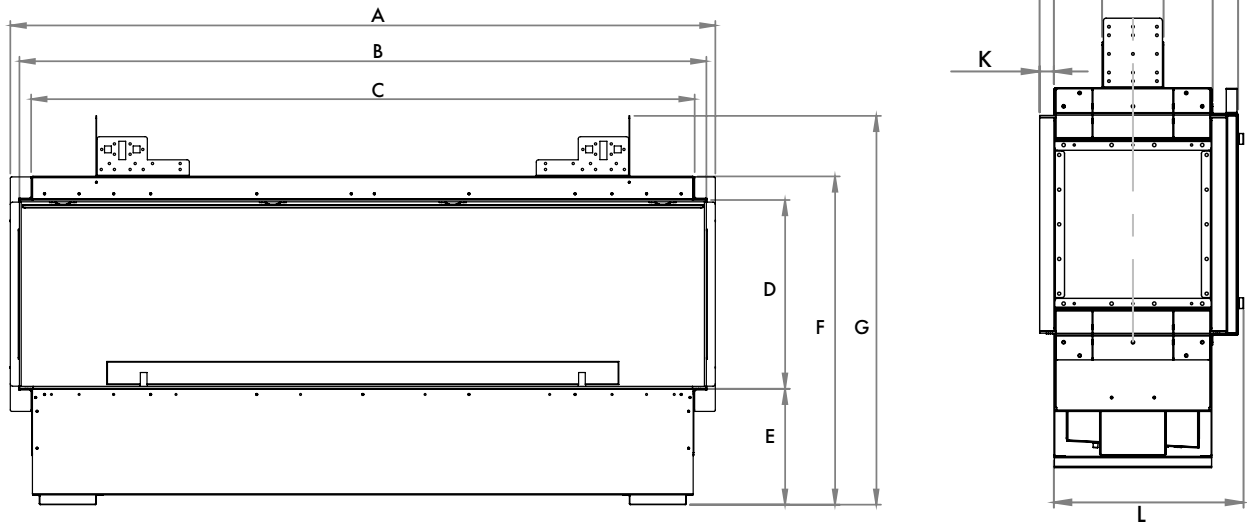

UNIT DIMENSIONS

MODEL	A	B	C	D	E	F
ETLF8	890	280	764	273	219	255
ETLF12	1290	280	1164	273	219	255

NOTE All dimensions are in mm.

Glen Dimplex Australia Ltd

Glen Dimplex Australia Ltd's policy is one of continuous development. We reserve the right to change size and specifications without notice. For the latest product information and warranty details please refer to www.reallflame.com.au. Please refer to the installation and operation instructions before having your Real Flame installed. A full set of these instructions is supplied with each fire.

SINGLE SIDED INSTALLATION INFORMATION

SURROUND DIMENSIONS

MODEL	A	B	C	D	E	F	G	H	I	J	K	L
ETLF8	1128	1089	1035	410	251	712	843	383	296	115	27	356
ETLF12	1528	1489	1435	410	251	712	843	383	296	115	27	356

MINIMUM FRAMING DIMENSIONS