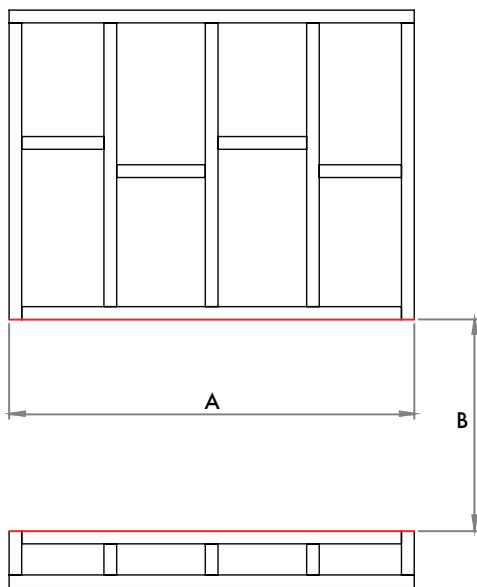

MINIMUM FRAMING DIMENSIONS

WITH PINE FRAME

Minimum gap required to fit mounting brackets to secure appliance.

NOTE - Refer appliance installation page for more details.

MODEL	A	B	C
ETLF8	1090	750	296
ETLF12	1490	750	296

NOTE All dimensions are in mm.

FOUR SIDED INSTALLATION INFORMATION

SURROUND DIMENSIONS

MODEL	A	B	C	D	E	F	G	H	I	J	K
ETLF8	1089	1035	410	251	712	843	296	350	296	115	27
ETLF12	1489	1435	410	251	712	843	296	350	296	115	27

MINIMUM FRAMING DIMENSIONS

WITH PINE FRAME

Minimum gap required to fit mounting brackets to secure appliance.

NOTE - Refer appliance installation page for more details.

MODEL	A	B	C
ETLF8	1035	750	296
ETLF12	1435	750	296