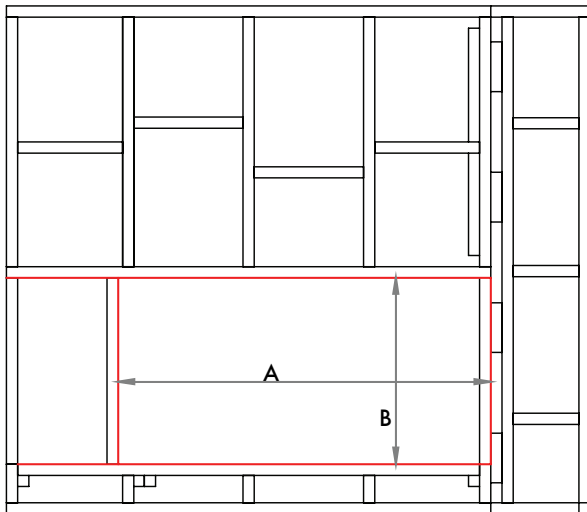

CORNER INSTALLATION INFORMATION

SURROUND DIMENSIONS

MODEL	A	B	C	D	E	F	G	H	I	J	K	L	M	N
ETLF8	1109	1082	1062	1035	1089	410	251	712	483	383	296	115	27	296
ETLF12	1509	1482	1462	1435	1489	410	251	712	843	383	296	115	27	296

MINIMUM FRAMING DIMENSIONS

WITH PINE FRAME

MODEL	A	B	C	D
ETLF8	1100	750	360	450
ETLF12	1500	750	360	450

NOTE All dimensions are in mm.

Glen Dimplex Australia Ltd

Glen Dimplex Australia Ltd's policy is one of continuous development. We reserve the right to change size and specifications without notice. For the latest product information and warranty details please refer to www.realflame.com.au. Please refer to the installation and operation instructions before having your Real Flame installed. A full set of these instructions is supplied with each fire.