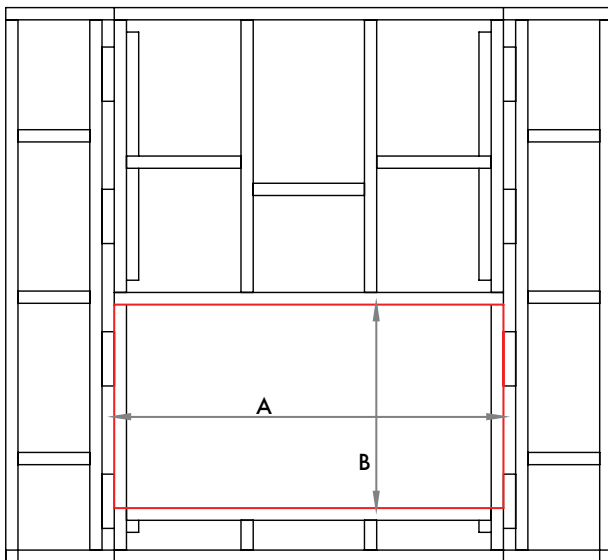

MINIMUM FRAMING DIMENSIONS

WITH PINE FRAME

MODEL	A	B	C	D
ETLF8	1035	750	360	450
ETLF12	1435	750	360	450

NOTE All dimensions are in mm.

Glen Dimplex Australia Ltd

Glen Dimplex Australia Ltd's policy is one of continuous development. We reserve the right to change size and specifications without notice. For the latest product information and warranty details please refer to www.realflame.com.au. Please refer to the installation and operation instructions before having your Real Flame installed. A full set of these instructions is supplied with each fire.