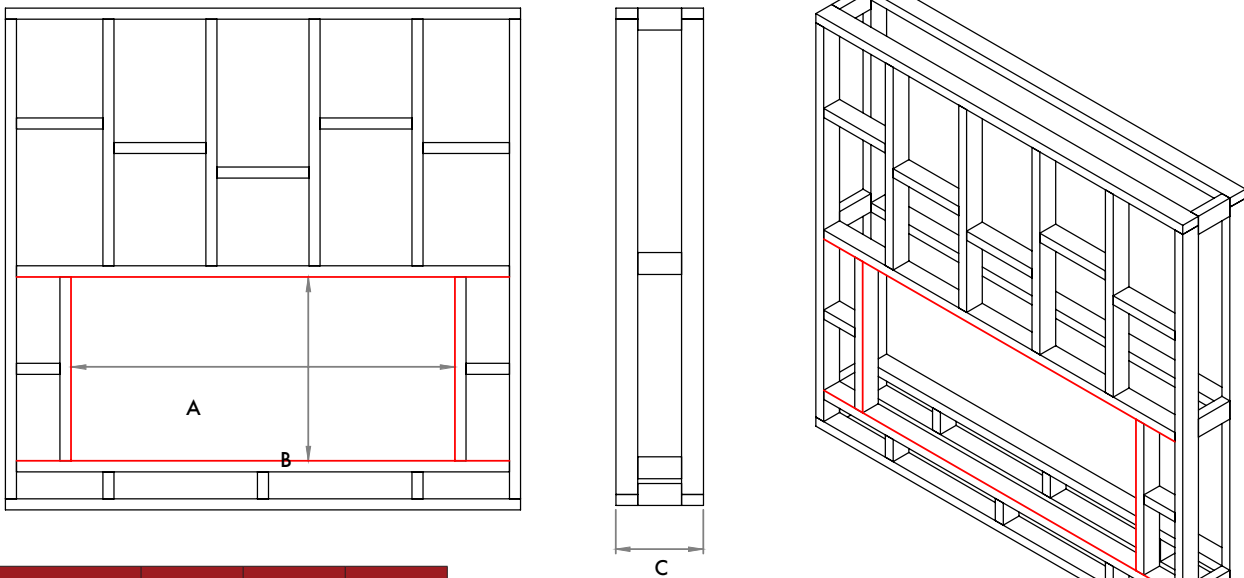

MINIMUM FRAMING DIMENSIONS

WITH PINE FRAME

MODEL	A	B	C
ETLF8	1160	750	360
ETLF12	1560	750	360

NOTE All dimensions are in mm.

Glen Dimplex Australia Ltd

Glen Dimplex Australia Ltd's policy is one of continuous development. We reserve the right to change size and specifications without notice. For the latest product information and warranty details please refer to www.realflame.com.au. Please refer to the installation and operation instructions before having your Real Flame installed. A full set of these instructions is supplied with each fire.