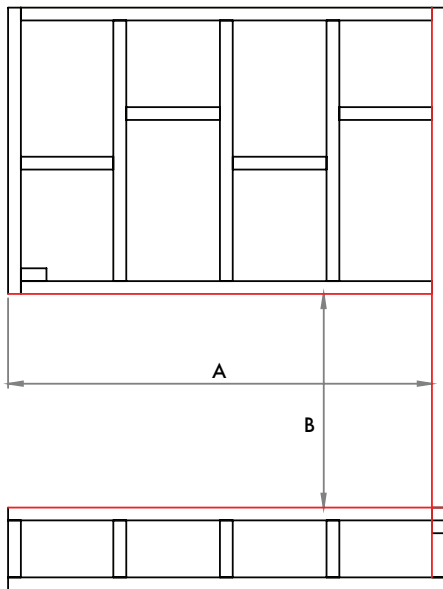

ROOM DIVIDER INSTALLATION INFORMATION

SURROUND DIMENSIONS

MODEL	A	B	C	D	E	F	G	H	I	J	K	L	M	N
ETLF8	1109	1082	1062	1035	1089	843	712	410	251	350	296	115	27	296
ETLF12	1509	1482	1462	1435	1489	843	712	410	251	350	296	115	27	296

MINIMUM FRAMING DIMENSIONS

WITH PINE FRAME

Minimum gap required to fit mounting brackets to secure appliance.

NOTE - Refer appliance installation page for more details.

MODEL	A	B	C
ETLF8	1090	750	296
ETLF12	1490	750	296

NOTE All dimensions are in mm.

FOUR SIDED INSTALLATION INFORMATION

SURROUND DIMENSIONS

MODEL	A	B	C	D	E	F	G	H	I	J	K
ETLF8	1089	1035	410	251	712	843	296	350	296	115	27
ETLF12	1489	1435	410	251	712	843	296	350	296	115	27