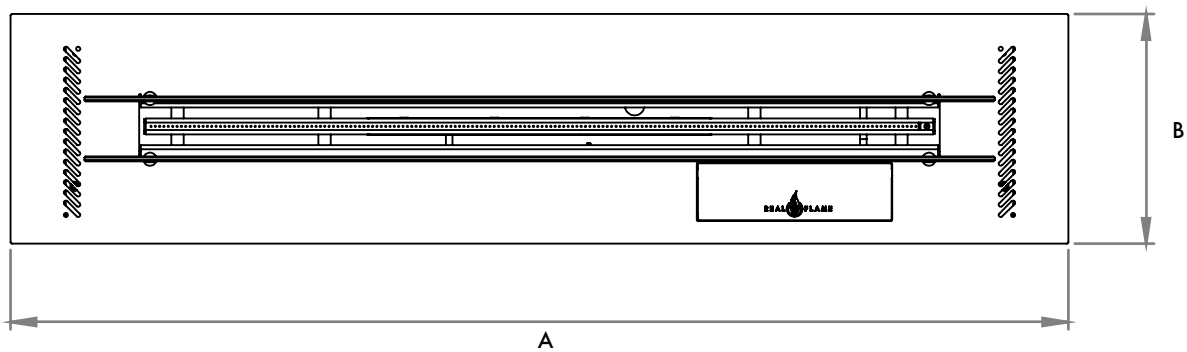

UNIT DIMENSIONS

MODEL	A	B	C	D	E	F
ETLF8	890	280	764	273	219	255
ETLF12	1290	280	1164	273	219	255

NOTE All dimensions are in mm.

Glen Dimplex Australia Ltd

Glen Dimplex Australia Ltd's policy is one of continuous development. We reserve the right to change size and specifications without notice. For the latest product information and warranty details please refer to www.reallflame.com.au. Please refer to the installation and operation instructions before having your Real Flame installed. A full set of these instructions is supplied with each fire.