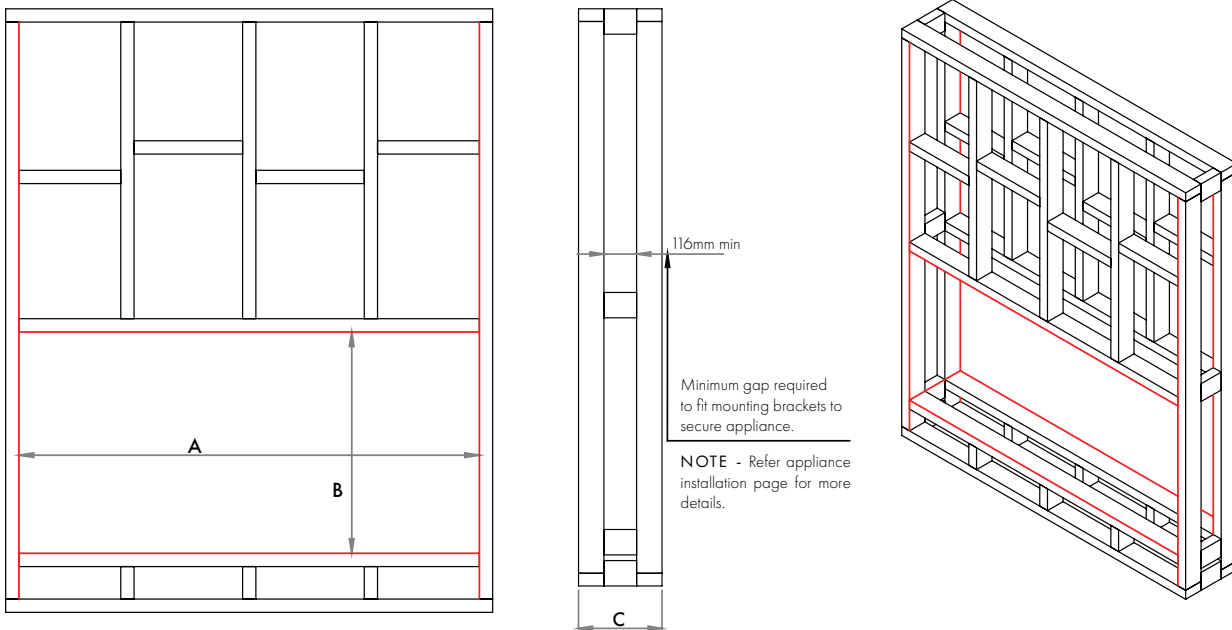

MINIMUM FRAMING DIMENSIONS

WITH PINE FRAME

MODEL	A	B	C
ETLF8	1160	750	296
ETLF12	1560	750	296

NOTE All dimensions are in mm.

Glen Dimplex Australia Ltd

Glen Dimplex Australia Ltd's policy is one of continuous development. We reserve the right to change size and specifications without notice. For the latest product information and warranty details please refer to www.reallflame.com.au. Please refer to the installation and operation instructions before having your Real Flame installed. A full set of these instructions is supplied with each fire.