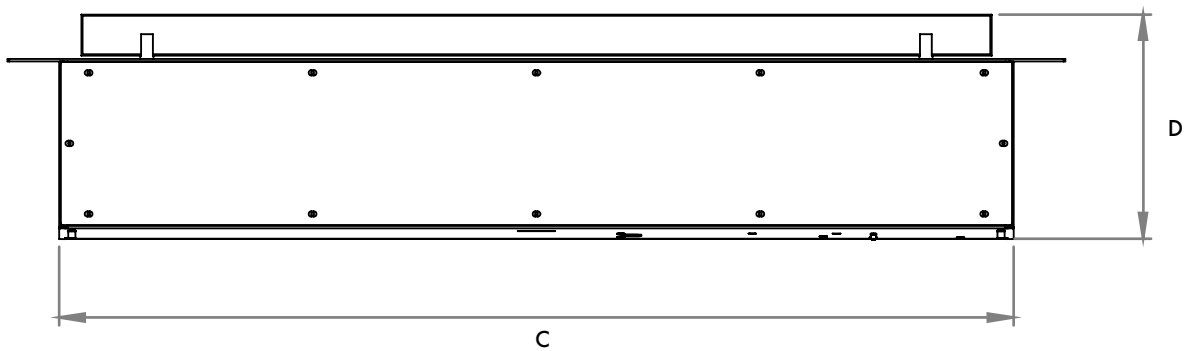

UNIT DIMENSIONS

MODEL	A	B	C	D	E	F
ETLF8	890	280	764	273	219	255
ETLF12	1290	280	1164	273	219	255

NOTE All dimensions are in mm.

Glen Dimplex Australia Ltd

Glen Dimplex Australia Ltd's policy is one of continuous development. We reserve the right to change size and specifications without notice. For the latest product information and warranty details please refer to www.reallflame.com.au. Please refer to the installation and operation instructions before having your Real Flame installed. A full set of these instructions is supplied with each fire.

SINGLE SIDED INSTALLATION INFORMATION

SURROUND DIMENSIONS

MODEL	A	B	C	D	E	F	G	H	I	J	K	L
ETLF8	1128	1089	1035	410	251	712	843	383	296	115	27	356
ETLF12	1528	1489	1435	410	251	712	843	383	296	115	27	356

MINIMUM FRAMING DIMENSIONS