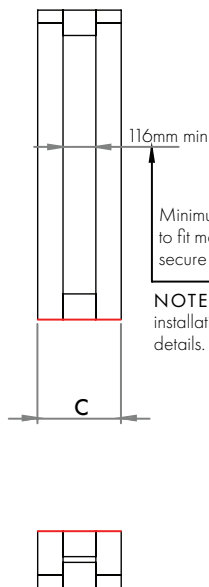

UNIT DIMENSIONS

MODEL	A	B	C	D	E	F
ETLF8	890	280	764	273	219	255
ETLF12	1290	280	1164	273	219	255

NOTE All dimensions are in mm.

Glen Dimplex Australia Ltd

Glen Dimplex Australia Ltd's policy is one of continuous development. We reserve the right to change size and specifications without notice. For the latest product information and warranty details please refer to www.reallflame.com.au. Please refer to the installation and operation instructions before having your Real Flame installed. A full set of these instructions is supplied with each fire.

MINIMUM FRAMING DIMENSIONS

WITH PINE FRAME

Minimum gap required to fit mounting brackets to secure appliance.

NOTE - Refer appliance installation page for more details.

MODEL	A	B	C
ETLF8	1090	750	296
ETLF12	1490	750	296

NOTE All dimensions are in mm.

FOUR SIDED INSTALLATION INFORMATION

SURROUND DIMENSIONS

MODEL	A	B	C	D	E	F	G	H	I	J	K
ETLF8	1089	1035	410	251	712	843	296	350	296	115	27
ETLF12	1489	1435	410	251	712	843	296	350	296	115	27

MINIMUM FRAMING DIMENSIONS

WITH PINE FRAME

Minimum gap required to fit mounting brackets to secure appliance.

NOTE - Refer appliance installation page for more details.

MODEL	A	B	C
ETLF8	1035	750	296
ETLF12	1435	750	296