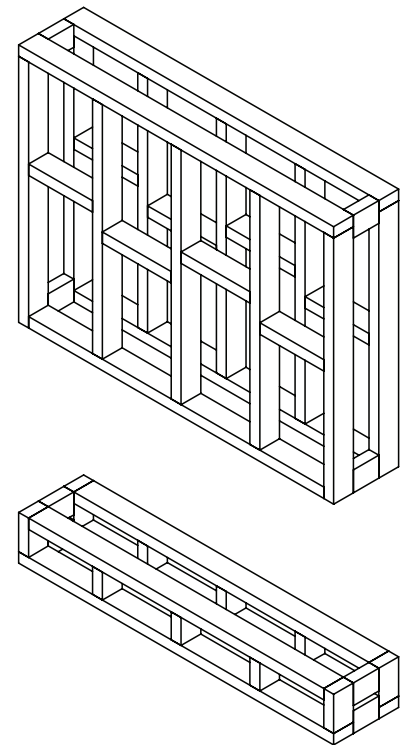

MINIMUM FRAMING DIMENSIONS

WITH PINE FRAME

Minimum gap required to fit mounting brackets to secure appliance.

NOTE - Refer appliance installation page for more details.

MODEL	A	B	C
ETLF8	1090	750	296
ETLF12	1490	750	296

NOTE All dimensions are in mm.

FOUR SIDED INSTALLATION INFORMATION

SURROUND DIMENSIONS

MODEL	A	B	C	D	E	F	G	H	I	J	K
ETLF8	1089	1035	410	251	712	843	296	350	296	115	27
ETLF12	1489	1435	410	251	712	843	296	350	296	115	27

MINIMUM FRAMING DIMENSIONS

WITH PINE FRAME

Minimum gap required to fit mounting brackets to secure appliance.

NOTE - Refer appliance installation page for more details.

MODEL	A	B	C
ETLF8	1035	750	296
ETLF12	1435	750	296