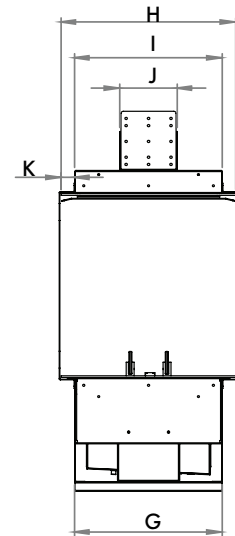

MINIMUM FRAMING DIMENSIONS

WITH PINE FRAME

Minimum gap required to fit mounting brackets to secure appliance.

NOTE - Refer appliance installation page for more details.

MODEL	A	B	C
ETLF8	1090	750	296
ETLF12	1490	750	296

NOTE All dimensions are in mm.

FOUR SIDED INSTALLATION INFORMATION

SURROUND DIMENSIONS

MODEL	A	B	C	D	E	F	G	H	I	J	K
ETLF8	1089	1035	410	251	712	843	296	350	296	115	27
ETLF12	1489	1435	410	251	712	843	296	350	296	115	27

MINIMUM FRAMING DIMENSIONS

WITH PINE FRAME

Minimum gap required to fit mounting brackets to secure appliance.

NOTE - Refer appliance installation page for more details.

MODEL	A	B	C
ETLF8	1035	750	296
ETLF12	1435	750	296