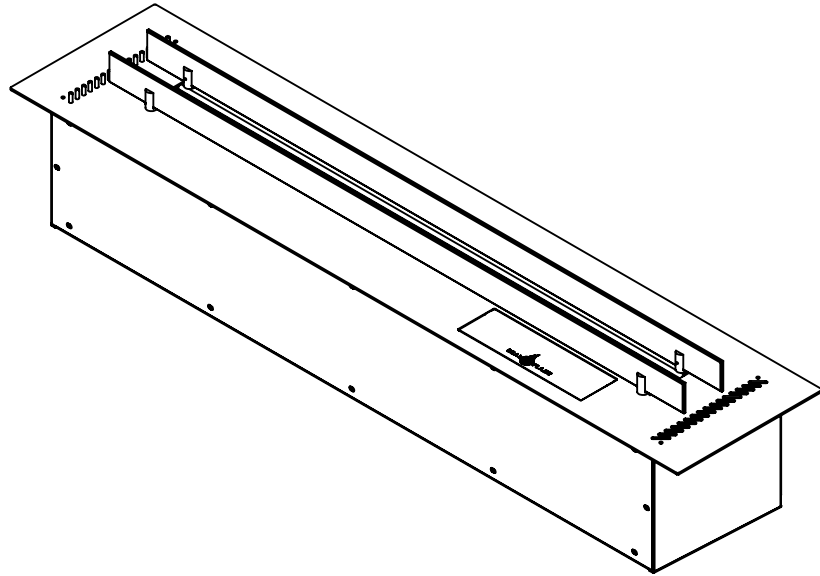

UNIT DIMENSIONS

MODEL	A	B	C	D	E	F
ETLF8	890	280	764	273	219	255
ETLF12	1290	280	1164	273	219	255

NOTE All dimensions are in mm.

Glen Dimplex Australia Ltd

Glen Dimplex Australia Ltd's policy is one of continuous development. We reserve the right to change size and specifications without notice. For the latest product information and warranty details please refer to www.reallflame.com.au. Please refer to the installation and operation instructions before having your Real Flame installed. A full set of these instructions is supplied with each fire.