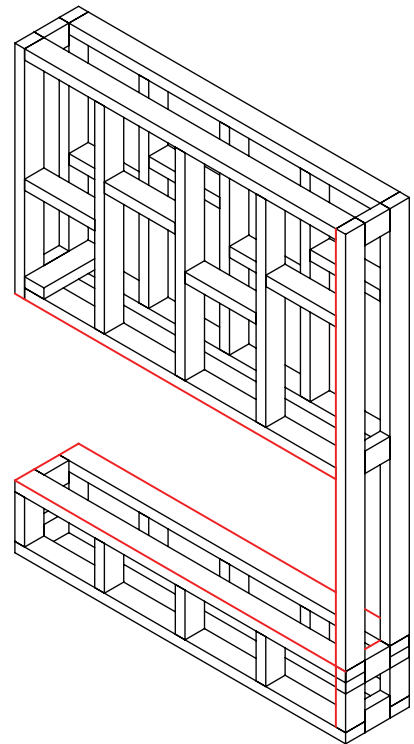

ROOM DIVIDER INSTALLATION INFORMATION

SURROUND DIMENSIONS

MODEL	A	B	C	D	E	F	G	H	I	J	K	L	M	N
ETLF8	1109	1082	1062	1035	1089	843	712	410	251	350	296	115	27	296
ETLF12	1509	1482	1462	1435	1489	843	712	410	251	350	296	115	27	296

MINIMUM FRAMING DIMENSIONS

WITH PINE FRAME

Minimum gap required to fit mounting brackets to secure appliance.

NOTE - Refer appliance installation page for more details.

MODEL	A	B	C
ETLF8	1090	750	296
ETLF12	1490	750	296