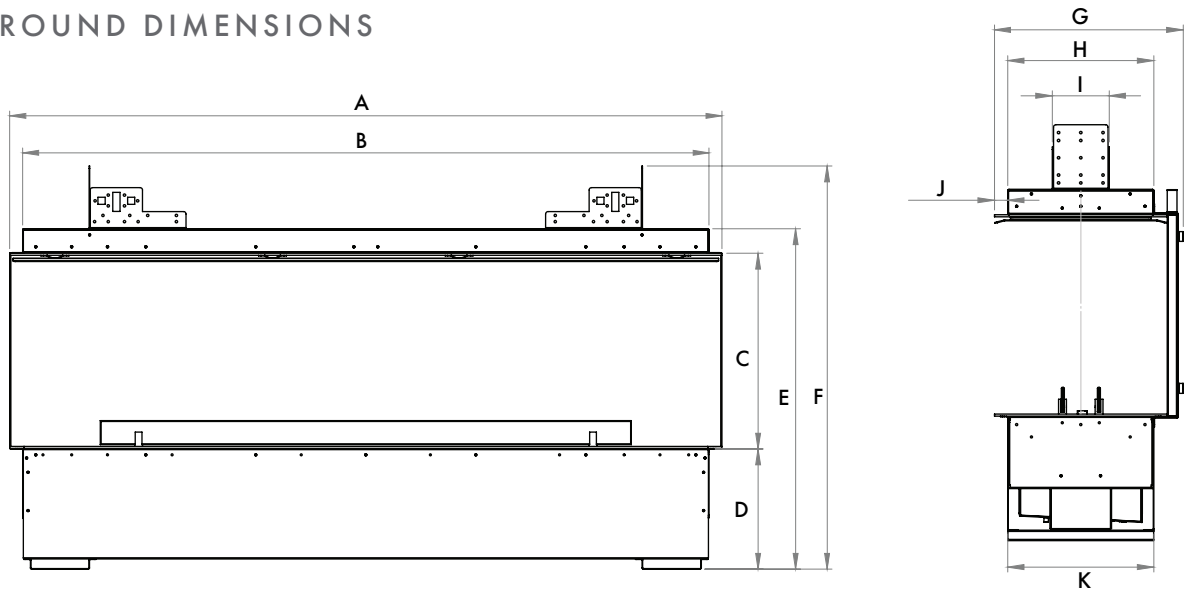

MINIMUM FRAMING DIMENSIONS

WITH PINE FRAME

MODEL	A	B	C	D
ETLF8	1100	750	360	450
ETLF12	1500	750	360	450

NOTE All dimensions are in mm.

Glen Dimplex Australia Ltd

Glen Dimplex Australia Ltd's policy is one of continuous development. We reserve the right to change size and specifications without notice. For the latest product information and warranty details please refer to www.realflame.com.au. Please refer to the installation and operation instructions before having your Real Flame installed. A full set of these instructions is supplied with each fire.

THREE SIDED INSTALLATION INFORMATION

SURROUND DIMENSIONS

MODEL	A	B	C	D	E	F	G	H	I	J	K
ETLF8	1089	1035	410	251	712	843	383	296	115	27	296
ETLF12	1489	1435	410	251	712	843	383	296	115	27	296

MINIMUM FRAMING DIMENSIONS