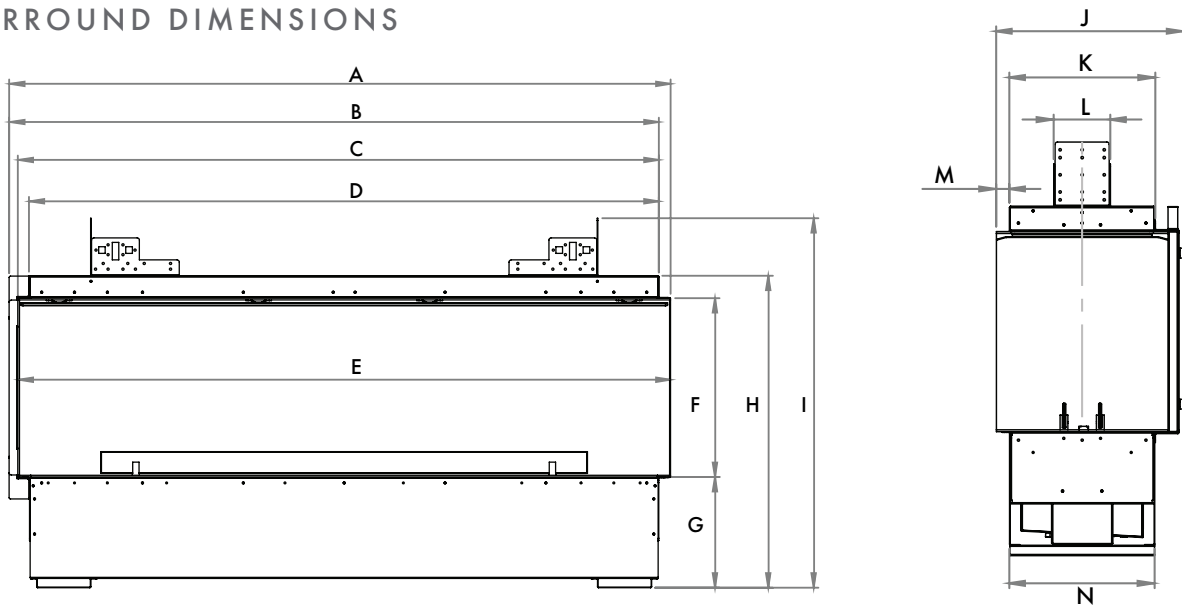

CORNER INSTALLATION INFORMATION

SURROUND DIMENSIONS

MODEL	A	B	C	D	E	F	G	H	I	J	K	L	M	N
ETLF8	1109	1082	1062	1035	1089	410	251	712	483	383	296	115	27	296
ETLF12	1509	1482	1462	1435	1489	410	251	712	843	383	296	115	27	296