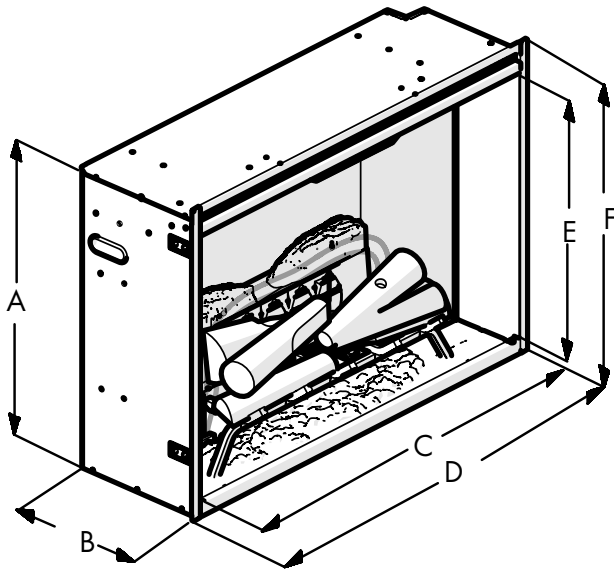

OPTIONAL ACCESSORIES

GLASS
EVOGLASS900P-AU
EVOGLASS900-AU
EVOGLASS750-AU

DOOR
EVODOOR900P-AU
EVODOOR900-AU
EVODOOR750-AU

TRIM
EVO750TRIM-AU
*Only available for
EVO750-AU

UNIT DIMENSIONS

MODEL	A	B	C	D	E	F	G	H	I
EVO750-AU	654	306	746	792	578	674	1378	978	978
EVO900-AU	654	306	898	944	578	674	1524	1080	1080
EVO900P-AU	768	306	898	944	691	788	1524	1080	1080

MINIMUM FRAMEOUT DIMENSIONS

MODEL	J	K	L
EVO750-AU	318	778	665
EVO900-AU	318	930	665
EVO900P-AU	318	930	778

*For full performance and technical specs, refer to most up to date IOM at realflame.com.au

Glen Dimplex Australia Ltd