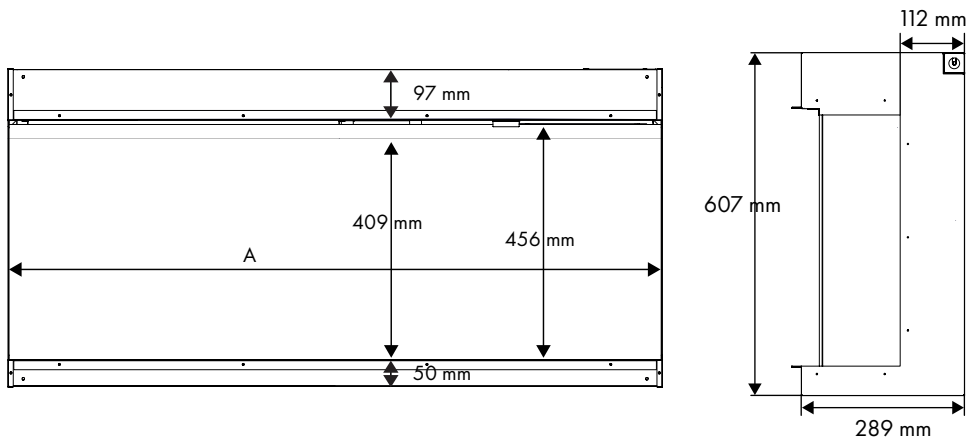

BACK PANEL OPTIONS

Driftwood & River Rock

Alpine Forest

IGNITE XL BOLD

UNIT DIMENSIONS

MODEL	A
BXLF1200-AU	1246
BXLF1800-AU	1883
BXLF2500-AU	2521

MINIMUM FRAMEOUT DIMENSIONS

Bay Installation