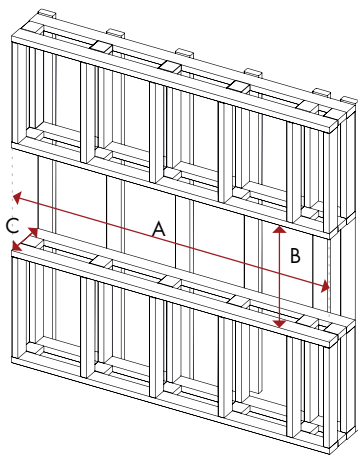

BACK PANEL OPTIONS

Driftwood & River Rock

Alpine Forest

IGNITE XL BOLD

UNIT DIMENSIONS

MODEL	A
BXLF1200-AU	1246
BXLF1800-AU	1883
BXLF2500-AU	2521

MINIMUM FRAMEOUT DIMENSIONS

Bay Installation