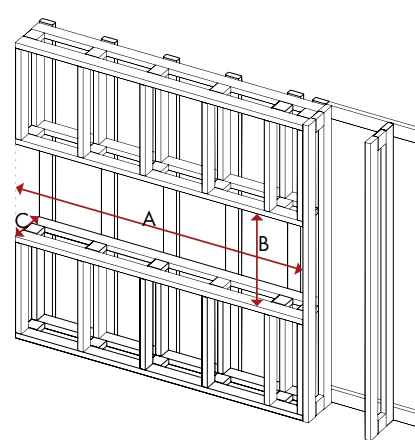

Left / Right Installation