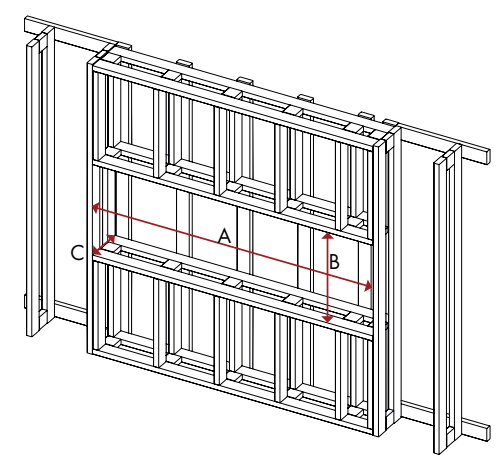

Front Installation