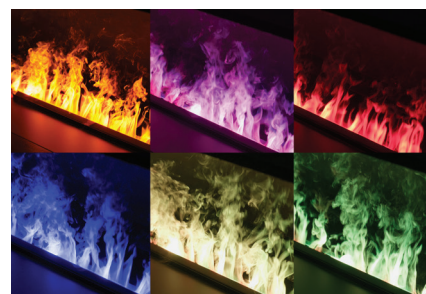

ELECTRIC FIREPLACE

OPTIMYST GEN 4

500 | 1000

FEATURES

- Optimyst technology for a realistic and vibrant flame effect.
- Adjustable flame speed with 5 settings to create the perfect atmosphere.
- Flame Connect App available for your smartphone.
- Optional wood set decoration available with order.
- Ambient light sensor for auto brightness control from day to night.
- Easy installation.
- 8-hour programmable timer.

ACCESSORIES

CAS 500 Log Kit supplied as standard

CAS 1000 Log Kit (includes two log sets) supplied as standard

CAS 500 Media Tray supplied as standard

CAS 1000 Media Tray supplied as standard

COLOUR OPTIONS