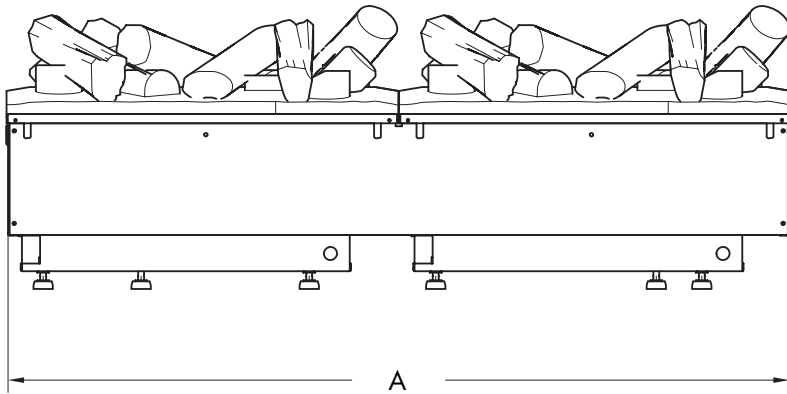

ACCESSORIES

CAS 500 Log Kit supplied as standard

CAS 1000 Log Kit (includes two log sets) supplied as standard

CAS 500 Media Tray supplied as standard

CAS 1000 Media Tray supplied as standard

COLOUR OPTIONS

OPTIMYST GEN 4

UNIT DIMENSIONS

| MODEL | A | B | C | D | E |
|----------|------|-----|-----|-----|-----|
| CAS 500 | 508 | 354 | 226 | 300 | 236 |
| CAS 1000 | 1017 | 354 | 226 | 300 | 236 |

MINIMUM FRAMEOUT DIMENSIONS