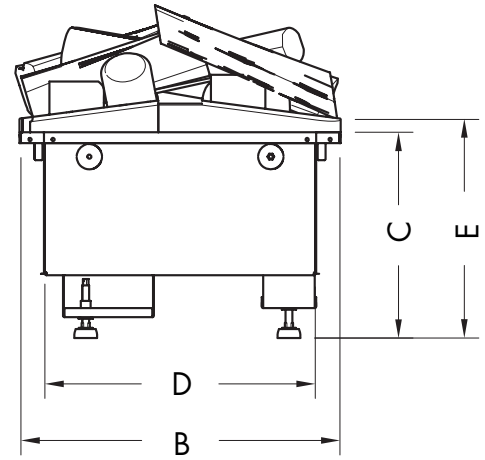

ACCESSORIES

CAS 500 Log Kit supplied as standard

CAS 1000 Log Kit (includes two log sets) supplied as standard

CAS 500 Media Tray supplied as standard

CAS 1000 Media Tray supplied as standard

COLOUR OPTIONS

OPTIMYST GEN 4

UNIT DIMENSIONS

| MODEL | A | B | C | D | E |
|----------|------|-----|-----|-----|-----|
| CAS 500 | 508 | 354 | 226 | 300 | 236 |
| CAS 1000 | 1017 | 354 | 226 | 300 | 236 |

MINIMUM FRAMEOUT DIMENSIONS

*For full performance and technical specs, refer to most up to date IOM at realflame.com.au

* 1 - 229mm if the legs are closed fully
241mm if the legs are open fully

Glen Dimplex Australia Ltd

Glen Dimplex Australia Ltd's policy is one of continuous development. We reserve the right to change size and specifications without notice. For the latest product information and warranty details please refer to www.realflame.com.au. Please refer to the installation and operation instructions before having your Real Flame installed. A full set of these instructions is supplied with each fire.