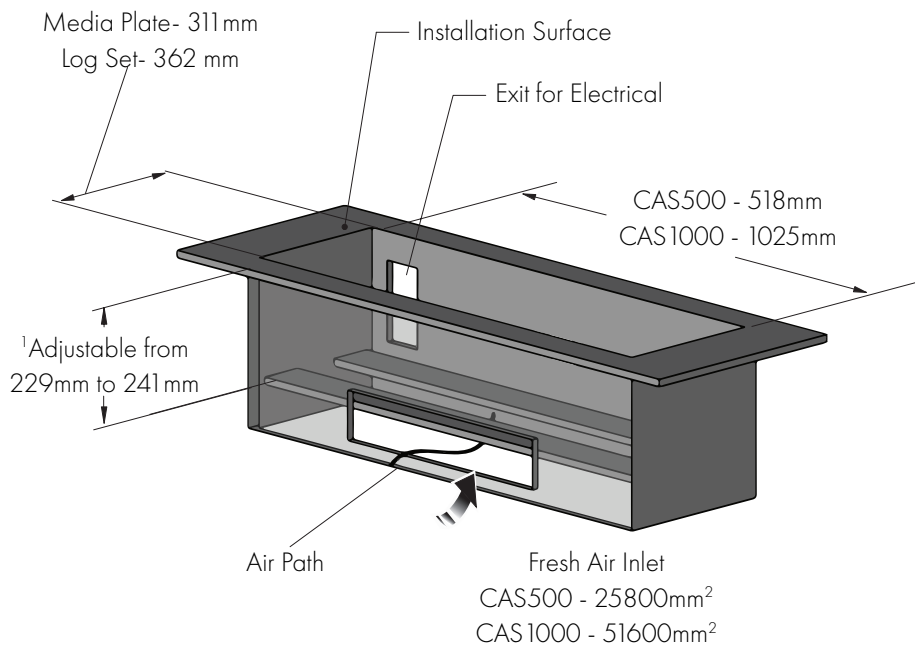

OPTIMYST GEN 4

UNIT DIMENSIONS

| MODEL | A | B | C | D | E |
|----------|------|-----|-----|-----|-----|
| CAS 500 | 508 | 354 | 226 | 300 | 236 |
| CAS 1000 | 1017 | 354 | 226 | 300 | 236 |

MINIMUM FRAMEOUT DIMENSIONS

*For full performance and technical specs, refer to most up to date IOM at realflame.com.au

* 1 - 229mm if the legs are closed fully
241mm if the legs are open fully

Glen Dimplex Australia Ltd

Glen Dimplex Australia Ltd's policy is one of continuous development. We reserve the right to change size and specifications without notice. For the latest product information and warranty details please refer to www.realflame.com.au. Please refer to the installation and operation instructions before having your Real Flame installed. A full set of these instructions is supplied with each fire.