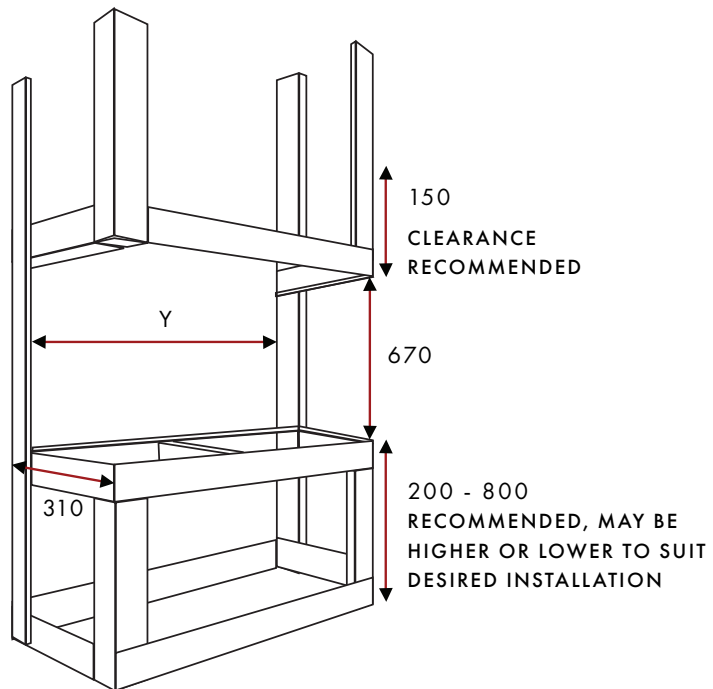

Ribbed

Tiled

Black

UNIT DIMENSIONS

MODEL	VVT75-AU	VVT100-AU	VVT150-AU
X	753	1003	1503

MINIMUM FRAMEOUT DIMENSIONS

MODEL	VVT75-AU	VVT100-AU	VVT150-AU
Y	764	1014	1514

*For full performance and technical specs, refer to most up to date IOM at realflame.com.au