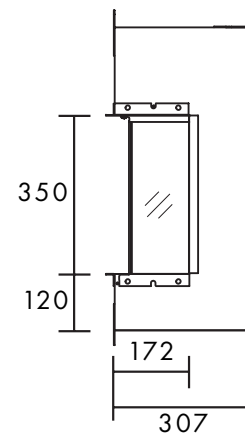

Ribbed

Tiled

Black

UNIT DIMENSIONS

MODEL	VVT75-AU	VVT100-AU	VVT150-AU
X	753	1003	1503

MINIMUM FRAMEOUT DIMENSIONS

MODEL	VVT75-AU	VVT100-AU	VVT150-AU
Y	764	1014	1514

*For full performance and technical specs, refer to most up to date IOM at realflame.com.au