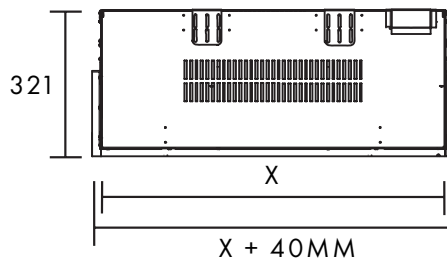

Ribbed

Tiled

Black

UNIT DIMENSIONS

MODEL	VVT75-AU	VVT100-AU	VVT150-AU
X	753	1003	1503

MINIMUM FRAMEOUT DIMENSIONS

MODEL	VVT75-AU	VVT100-AU	VVT150-AU
Y	764	1014	1514

*For full performance and technical specs, refer to most up to date IOM at realflame.com.au