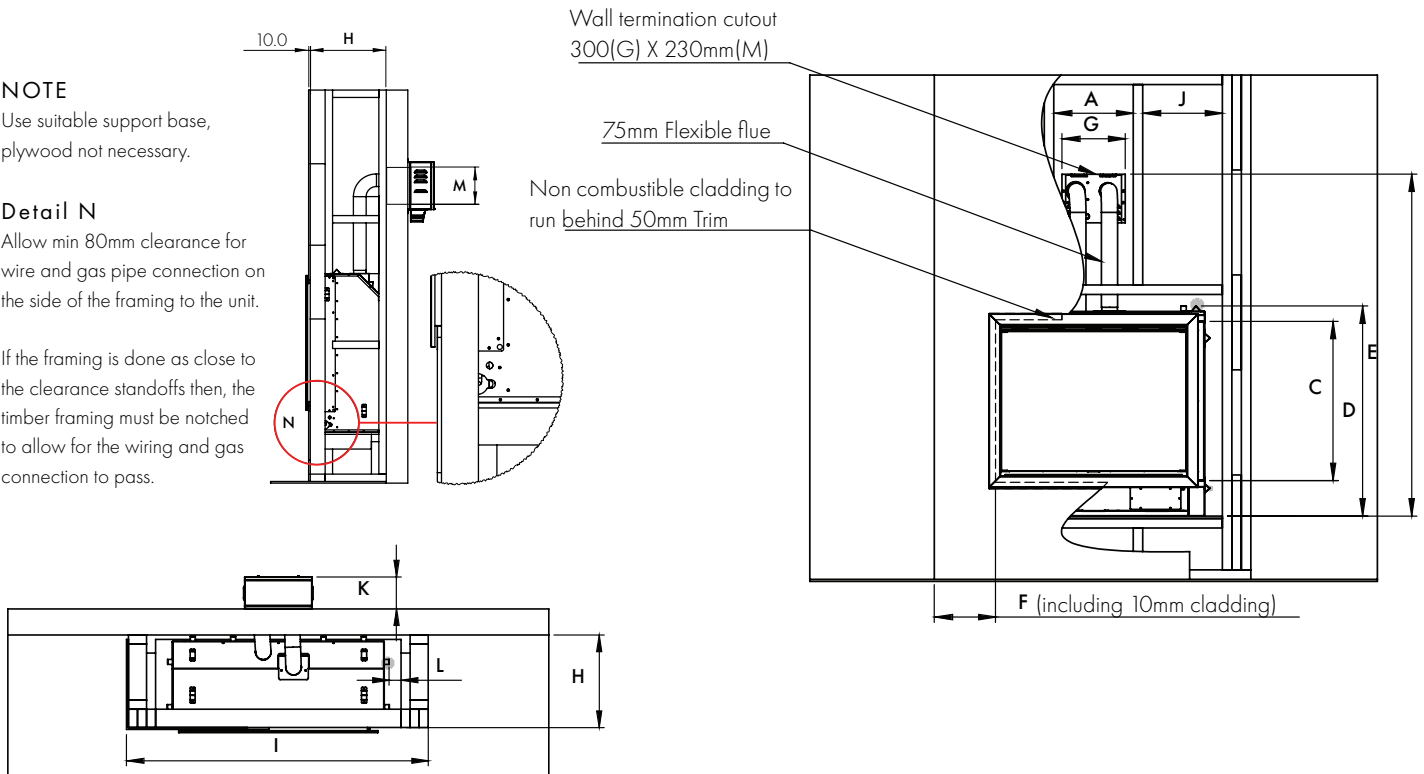

MINIMUM FRAMEOUT DIMENSIONS

NOTE

Use suitable support base, plywood not necessary.

Detail N

Allow min 80mm clearance for wire and gas pipe connection on the side of the framing to the unit.

If the framing is done as close to the clearance standoffs then, the timber framing must be notched to allow for the wiring and gas connection to pass.