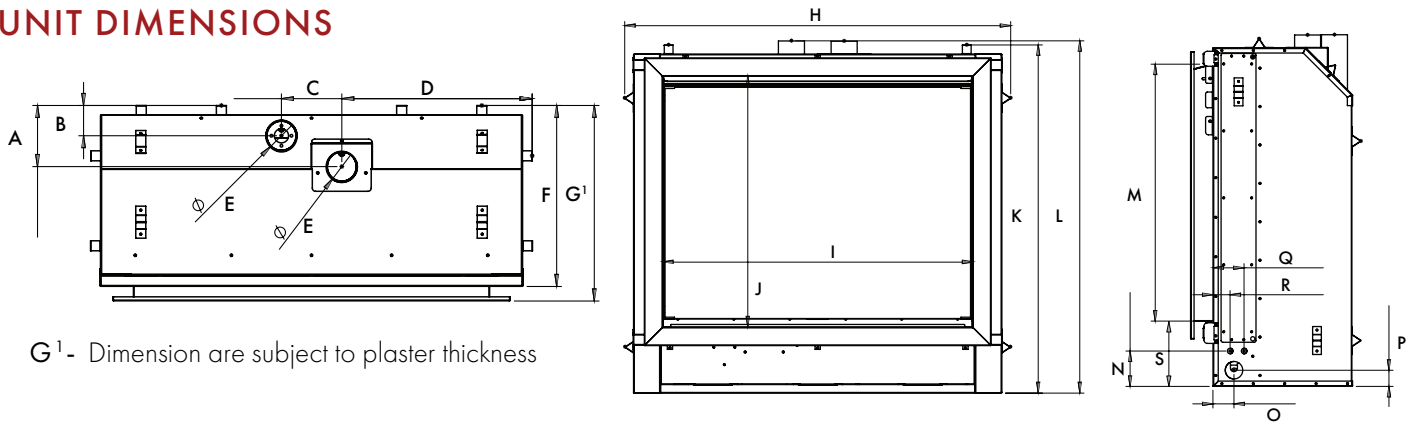

TRIM OPTION

18MM TRIM
powdercoat black
*Includes Flance Kit
For Flush Wall Finish

50MM TRIM
powdercoat
black

ELEMENT 900P

UNIT DIMENSIONS

G¹ - Dimension are subject to plaster thickness

A	B	C	D	E	F	G	H	I	J	K	L	M
153	76	626	475	74.5	452	472	1103	887	714	995	1007	731
N	O	P	Q	R	S							
101	60	46	90	50	166							

MINIMUM FRAMEOUT DIMENSIONS

NOTE

Use suitable support base, plywood not necessary.

Detail N

Allow min 80mm clearance for wire and gas pipe connection on the side of the framing to the unit.

If the framing is done as close to the clearance standoffs then, the timber framing must be notched to allow for the wiring and gas connection to pass.