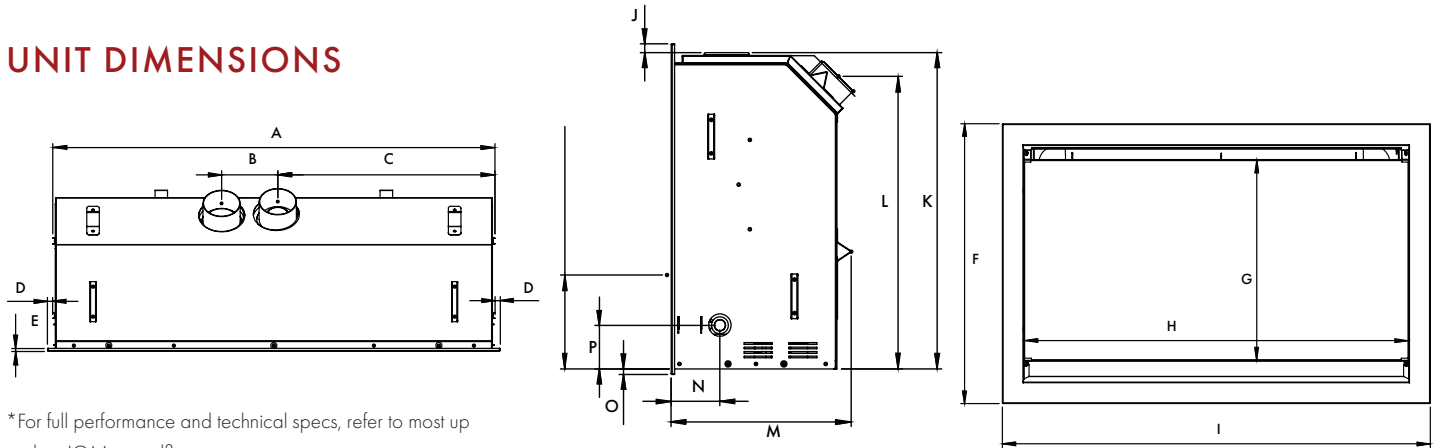

MEDIA BED OPTIONS

Snow gum

Driftwood

INSPIRE MK2

UNIT DIMENSIONS

*For full performance and technical specs, refer to most up to date IOM at realflame.com.au

| MODEL | A | B | C | D | E | F | G | H | I | J | K | L | M | N | O | P |
|---------|------|-----|-----|----|-----|-----|-----|------|------|----|-----|-----|-----|----|----|----|
| INS700 | 682 | 112 | 334 | 11 | 7.5 | 592 | 425 | 610 | 705 | 16 | 566 | 524 | 322 | 87 | 10 | 78 |
| INS900 | 884 | 112 | 434 | 11 | 7.5 | 592 | 425 | 810 | 905 | 16 | 566 | 524 | 322 | 87 | 10 | 78 |
| INS1100 | 1084 | 212 | 434 | 11 | 7.5 | 592 | 425 | 1010 | 1105 | 16 | 566 | 524 | 322 | 87 | 10 | 78 |

MINIMUM FRAMEOUT DIMENSIONS

| MODEL | A | B | C |
|---------|-----|------|------|
| INS700 | 575 | 700 | 670 |
| INS900 | 575 | 900 | 870 |
| INS1100 | 575 | 1100 | 1070 |

Glen Dimplex Australia Ltd

Glen Dimplex Australia Ltd's policy is one of continuous development. We reserve the right to change size and specifications without notice. For the latest product information and warranty details please refer to www.realflame.com.au. Please refer to the installation and operation instructions before having your Real Flame installed. A full set of these instructions is supplied with each fire.