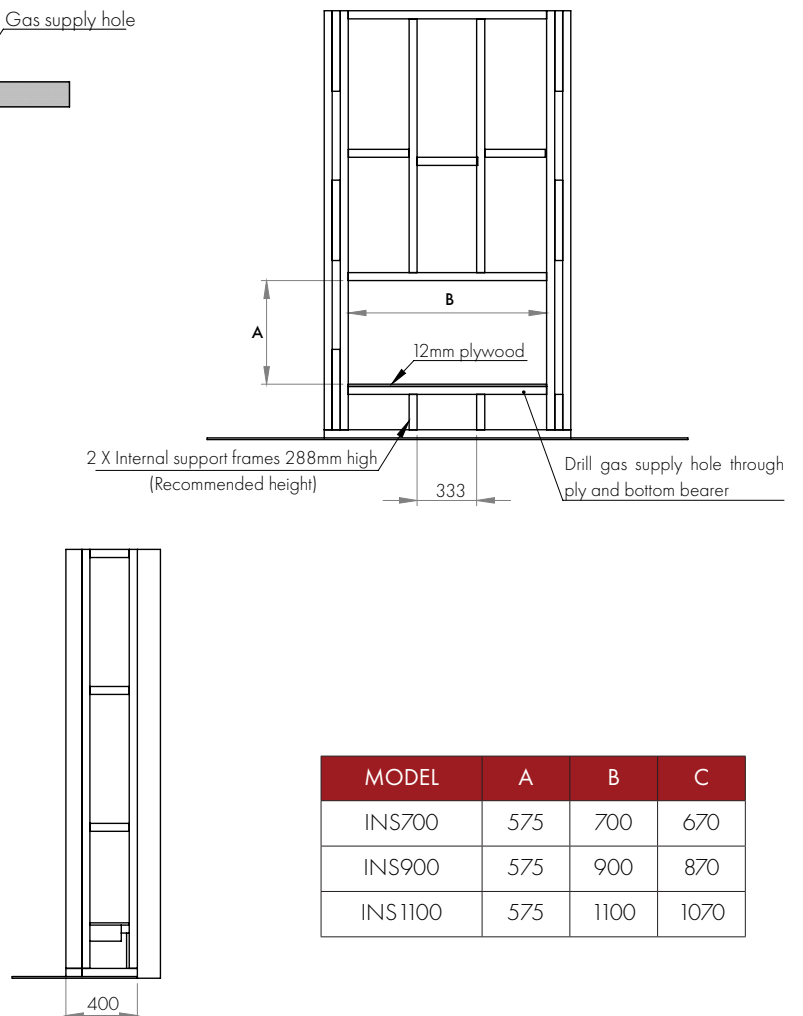

MEDIA BED OPTIONS

Snow gum

Driftwood

INSPIRE MK2

UNIT DIMENSIONS

*For full performance and technical specs, refer to most up to date IOM at realflame.com.au

| MODEL | A | B | C | D | E | F | G | H | I | J | K | L | M | N | O | P |
|---------|------|-----|-----|----|-----|-----|-----|------|------|----|-----|-----|-----|----|----|----|
| INS700 | 682 | 112 | 334 | 11 | 7.5 | 592 | 425 | 610 | 705 | 16 | 566 | 524 | 322 | 87 | 10 | 78 |
| INS900 | 884 | 112 | 434 | 11 | 7.5 | 592 | 425 | 810 | 905 | 16 | 566 | 524 | 322 | 87 | 10 | 78 |
| INS1100 | 1084 | 212 | 434 | 11 | 7.5 | 592 | 425 | 1010 | 1105 | 16 | 566 | 524 | 322 | 87 | 10 | 78 |

MINIMUM FRAMEOUT DIMENSIONS

| MODEL | A | B | C |
|---------|-----|------|------|
| INS700 | 575 | 700 | 670 |
| INS900 | 575 | 900 | 870 |
| INS1100 | 575 | 1100 | 1070 |

Glen Dimplex Australia Ltd

Glen Dimplex Australia Ltd's policy is one of continuous development. We reserve the right to change size and specifications without notice. For the latest product information and warranty details please refer to www.realflame.com.au. Please refer to the installation and operation instructions before having your Real Flame installed. A full set of these instructions is supplied with each fire.