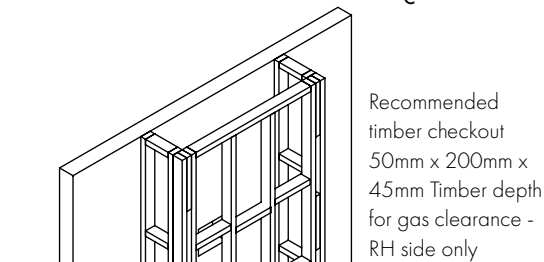

MEDIA BED OPTIONS

Snow gum

Driftwood

INSPIRE MK2

UNIT DIMENSIONS

*For full performance and technical specs, refer to most up to date IOM at realflame.com.au

| MODEL | A | B | C | D | E | F | G | H | I | J | K | L | M | N | O | P |
|---------|------|-----|-----|----|-----|-----|-----|------|------|----|-----|-----|-----|----|----|----|
| INS700 | 682 | 112 | 334 | 11 | 7.5 | 592 | 425 | 610 | 705 | 16 | 566 | 524 | 322 | 87 | 10 | 78 |
| INS900 | 884 | 112 | 434 | 11 | 7.5 | 592 | 425 | 810 | 905 | 16 | 566 | 524 | 322 | 87 | 10 | 78 |
| INS1100 | 1084 | 212 | 434 | 11 | 7.5 | 592 | 425 | 1010 | 1105 | 16 | 566 | 524 | 322 | 87 | 10 | 78 |

MINIMUM FRAMEOUT DIMENSIONS

| MODEL | A | B | C |
|---------|-----|------|------|
| INS700 | 575 | 700 | 670 |
| INS900 | 575 | 900 | 870 |
| INS1100 | 575 | 1100 | 1070 |

Glen Dimplex Australia Ltd

Glen Dimplex Australia Ltd's policy is one of continuous development. We reserve the right to change size and specifications without notice. For the latest product information and warranty details please refer to www.realflame.com.au. Please refer to the installation and operation instructions before having your Real Flame installed. A full set of these instructions is supplied with each fire.