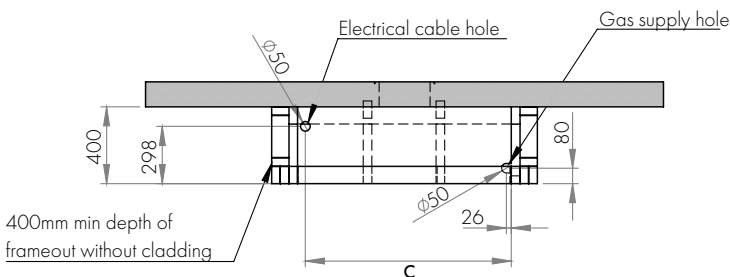

MEDIA BED OPTIONS

Snow gum

Driftwood

INSPIRE MK2

UNIT DIMENSIONS

*For full performance and technical specs, refer to most up to date IOM at realflame.com.au

| MODEL | A | B | C | D | E | F | G | H | I | J | K | L | M | N | O | P |
|---------|------|-----|-----|----|-----|-----|-----|------|------|----|-----|-----|-----|----|----|----|
| INS700 | 682 | 112 | 334 | 11 | 7.5 | 592 | 425 | 610 | 705 | 16 | 566 | 524 | 322 | 87 | 10 | 78 |
| INS900 | 884 | 112 | 434 | 11 | 7.5 | 592 | 425 | 810 | 905 | 16 | 566 | 524 | 322 | 87 | 10 | 78 |
| INS1100 | 1084 | 212 | 434 | 11 | 7.5 | 592 | 425 | 1010 | 1105 | 16 | 566 | 524 | 322 | 87 | 10 | 78 |

MINIMUM FRAMEOUT DIMENSIONS

| MODEL | A | B | C |
|---------|-----|------|------|
| INS700 | 575 | 700 | 670 |
| INS900 | 575 | 900 | 870 |
| INS1100 | 575 | 1100 | 1070 |

Glen Dimplex Australia Ltd

Glen Dimplex Australia Ltd's policy is one of continuous development. We reserve the right to change size and specifications without notice. For the latest product information and warranty details please refer to www.realflame.com.au. Please refer to the installation and operation instructions before having your Real Flame installed. A full set of these instructions is supplied with each fire.