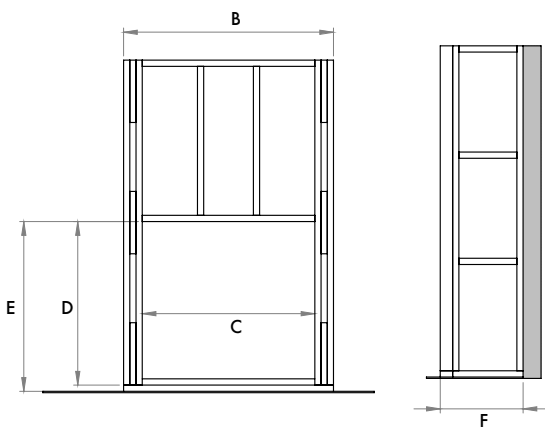

MEDIA BED OPTIONS

Snow gum

Driftwood

STAR RATING	up to 4.7 stars	
MAX HEAT OUTPUT	up to 10.6kW	
ROOM SIZE	approx. up to 150m ²	
MODEL	V900	V1100
GAS TYPE & INPUT	NG 26-30 LPG 26-29 ULPG 22.5-24	NG 41-46

UNIT DIMENSIONS

MINIMUM FRAMEOUT DIMENSIONS

MODEL	A	B	C	D	E	F
V900	600	1520	1250	1180	1225	600
V1100	600	1720	1450	1330	1375	600

Glen Dimplex Australia Ltd

Glen Dimplex Australia Ltd's policy is one of continuous development. We reserve the right to change size and specifications without notice. For the latest product information and warranty details please refer to www.realflame.com.au. Please refer to the installation and operation instructions before having your Real Flame installed. A full set of these instructions is supplied with each fire.