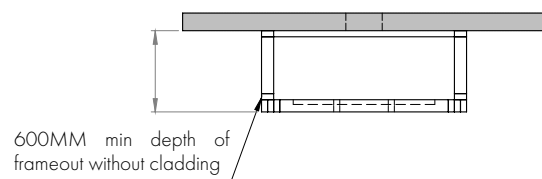

MEDIA BED OPTIONS

Snow gum

Driftwood

STAR RATING	up to 4.7 stars	
MAX HEAT OUTPUT	up to 10.6kW	
ROOM SIZE	approx. up to 150m ²	
MODEL	V900	V1100
GAS TYPE & INPUT	NG 26-30 LPG 26-29 ULPG 22.5-24	NG 41-46

UNIT DIMENSIONS

MINIMUM FRAMEOUT DIMENSIONS

MODEL	A	B	C	D	E	F
V900	600	1520	1250	1180	1225	600
V1100	600	1720	1450	1330	1375	600

Glen Dimplex Australia Ltd

Glen Dimplex Australia Ltd's policy is one of continuous development. We reserve the right to change size and specifications without notice. For the latest product information and warranty details please refer to www.realflame.com.au. Please refer to the installation and operation instructions before having your Real Flame installed. A full set of these instructions is supplied with each fire.