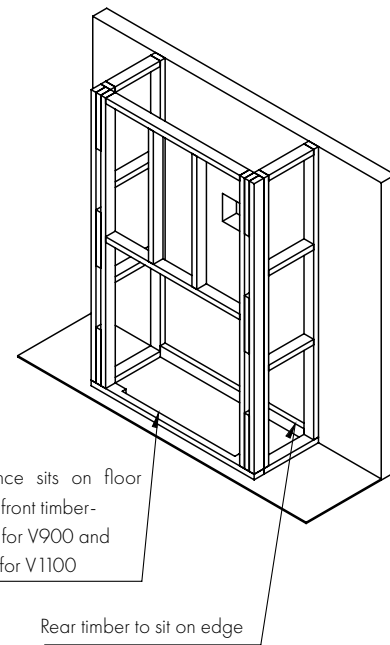

MEDIA BED OPTIONS

Snow gum

Driftwood

STAR RATING	up to 4.7 stars	
MAX HEAT OUTPUT	up to 10.6kW	
ROOM SIZE	approx. up to 150m ²	
MODEL	V900	V1100
GAS TYPE & INPUT	NG 26-30 LPG 26-29 ULPG 22.5-24	NG 41-46

UNIT DIMENSIONS

MINIMUM FRAMEOUT DIMENSIONS

MODEL	A	B	C	D	E	F
V900	600	1520	1250	1180	1225	600
V1100	600	1720	1450	1330	1375	600

Glen Dimplex Australia Ltd

Glen Dimplex Australia Ltd's policy is one of continuous development. We reserve the right to change size and specifications without notice. For the latest product information and warranty details please refer to www.realflame.com.au. Please refer to the installation and operation instructions before having your Real Flame installed. A full set of these instructions is supplied with each fire.