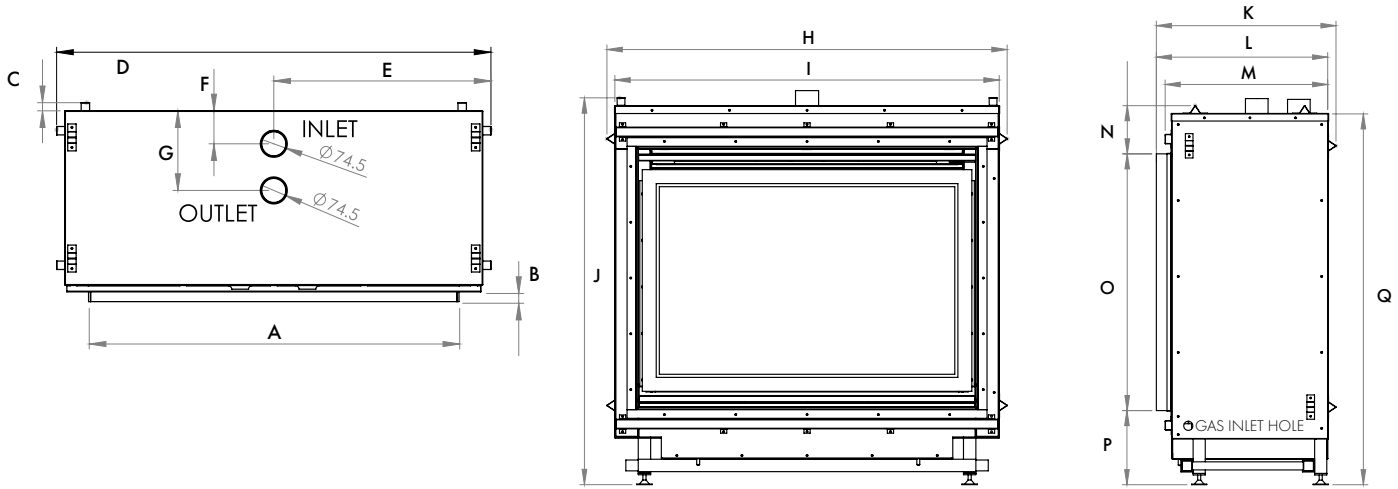

MEDIA BED OPTIONS

Snow gum

Driftwood

STAR RATING	up to 4.7 stars	
MAX HEAT OUTPUT	up to 10.6kW	
ROOM SIZE	approx. up to 150m ²	
MODEL	V900	V1100
GAS TYPE & INPUT	NG 26-30 LPG 26-29 ULPG 22.5-24	NG 41-46

UNIT DIMENSIONS

MODEL	A	B	C	D	E	F	G	H	I	J	K	L
V900	901	29	25	1091	545	98	237	1091	1040	1098	591	564
V1100	1101	29	25	1291	645	98	237	1291	1240	1248	591	564

MODEL	M	N	O	P	Q
V900	535	159	695	244	1070
V1100	535	159	845	244	1220

MINIMUM FRAMEOUT DIMENSIONS

MODEL	A	B	C	D	E	F
V900	600	1520	1250	1180	1225	600
V1100	600	1720	1450	1330	1375	600

Glen Dimplex Australia Ltd

Glen Dimplex Australia Ltd's policy is one of continuous development. We reserve the right to change size and specifications without notice. For the latest product information and warranty details please refer to www.realflame.com.au. Please refer to the installation and operation instructions before having your Real Flame installed. A full set of these instructions is supplied with each fire.